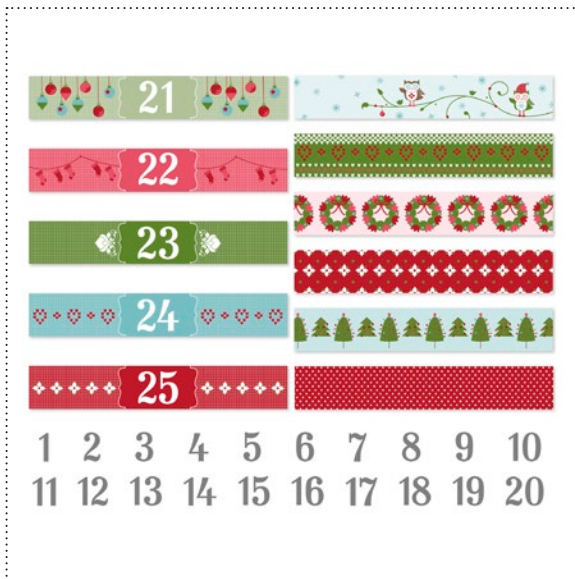

✓	Item #	Download Name	Contents	Coordinating Colors	US Price	CAN Price	Release Date	Designer Template
	128141	EVENTFUL YEAR ENSEMBLE (HOSTESS)	20 templates for 6 holidays (cards, pages, treat wrappers, etc.); 43-piece stamp brush set; 29 embellishments; 15 DSP patterns	Birthday: Calypso Coral, Daffodil Delight, Island Indigo, Lucky Limeade, Pool Party, Poppy Parade; Halloween: Basic Black, Crumb, Old Olive, Pumpkin Pie, Very Vanilla; Holiday: Baja Breeze, Old Olive, Riding Hood Red; New Year's: Basic Black, Bermuda Bay, Daffodil Delight, Poppy Parade, Rich Razzleberry, Whisper White; Thanksgiving: Cajun Craze, Crumb Cake, Early Espresso, Pool Party, Soft Suede, Very Vanilla; Valentine's: Crumb Cake, Regal Rose, Pool Party, Soft Suede, Very Vanilla	\$12 hostess (\$19.95 value)	\$15 hostess (\$24.95 value)	8/1/12	7 double-sided postcards (5" x 3-1/2"; 5" x 7"; 4 7" x 5"; 9-1/4" x 4"); 4 8-1/2" x 11" décor; 4 12" x 12" pages; 5 11" x 8-1/2" pages
	128138	2013 QUOTABLE CALENDAR TEMPLATE (DOWNLOAD)	12-page calendar template; 41-piece stamp brush set; 6 DSP patterns; 12 embellishments	Basic Black, Basic Gray, Crushed Curry, Going Gray, Pacific Point, Pool Party, Real Red, Whisper White	\$14.95	\$18.50	8/1/12	12-page 11" x 8-1/2" calendar
	129835	HAUNTS & HARVEST COLLECTION DISC	4 stamp brush sets (8-piece Toxic Treats, 12-piece, 18-piece Perfectly Preserved, 34-piece); 31 DSP patterns (Howlstooth & Scaringbone, Orchard Harvest); 2 embellishments; 5 templates	Basic Black, Basic Gray, Cajun Craze, Early Espresso, Island Indigo, Lucky Limeade, More Mustard, Raspberry Ripple, Tangerine Tango, Very Vanilla	\$34.95	\$42.95	8/1/12	8-1/2" x 11" framable décor; 26-page swatchbook; 1-page 12" x 12"; 1-page 11" x 8-1/2"; 2-1/2" x 4-1/4" double-sided tag
	129836	REMEMBER DECEMBER COLLECTION DISC	4 stamp brush sets (6-piece Snowflake Soiree, 15-piece Owl Occasions, 15-piece with 4 photo overlays, 27-piece); 27 DSP patterns (Candlelight Christmas, Snow Festival); 14 embellishments; 2 punches; 7 templates (decor bags and tags, countdown paper chain, etc.)	Baja Breeze, Cherry Cobbler, Early Espresso, Gumball Green, Lucky Limeade, Primrose Petals, Real Red, Soft Suede, Very Vanilla, Whisper White,	\$35.95	\$43.95	8/1/12	5" x 3-1/2" greeting card; 4-page 11" x 8-1/2" bags and tags décor; 7-page 11" x 8-1/2" décor; 1-page 8" x 8"; 7" x 5" double-sided postcard; 1-page 12" x 12"; 3-1/2" x 5" greeting card