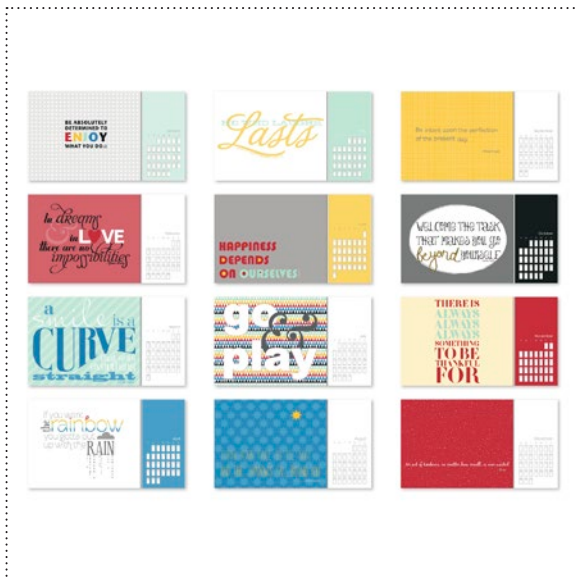

128138 2013 QUOTABLE CALENDAR TEMPLATE
(DOWNLOAD)