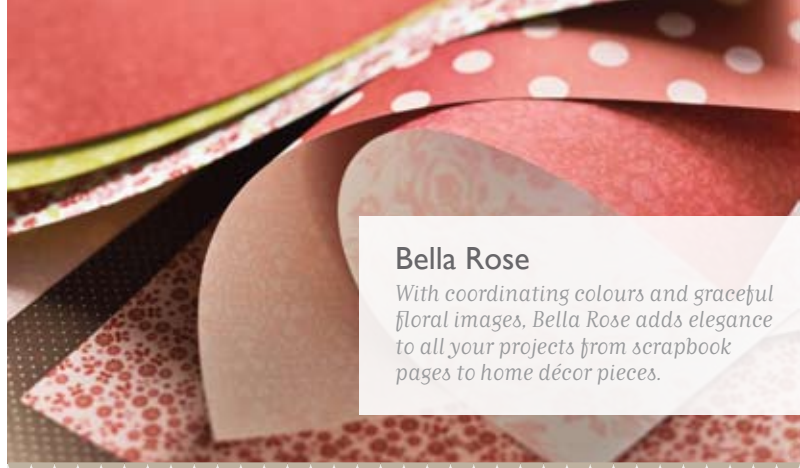

Bella Rose

With coordinating colours and graceful floral images, Bella Rose adds elegance to all your projects from scrapbook pages to home décor pieces.

2 SHEETS EA. 12" x 12" DOUBLE-SIDED PAPER

112041 Bella Rose Designer Series Paper
Riding Hood Red, Kiwi Kiss, Pink Pirouette, Chocolate Chip