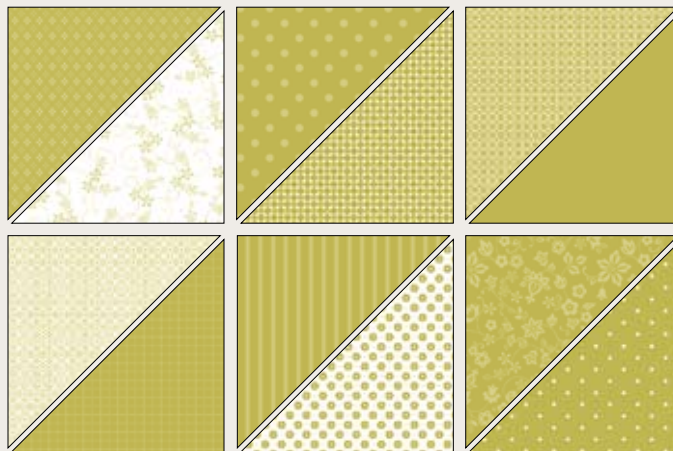

112164	Chocolate Chip	$11.75
	112156	Pink Pirouette	$11.75
	112162	Rose Red	$11.75
	112155	Riding Hood Red	$11.75
	112153	Tangerine Tango	$11.75
	112158	Perfect Plum	$11.75
	112150	Pacific Point	$11.75
	112151	Bashful Blue	$11.75
	112157	Baja Breeze	$11.75
	112160	Old Olive	$11.75
	112154	Certainly Celery	$11.75
	112161	Kiwi Kiss	$11.75
	112152	So Saffron	$11.75
	112159	Pumpkin Pie	$11.75

2 SHEETS EA. 12" x 12" DOUBLE-SIDED PAPER

PAPER PATTERN SWATCHES SHOWN AT 25% IN KIWISS