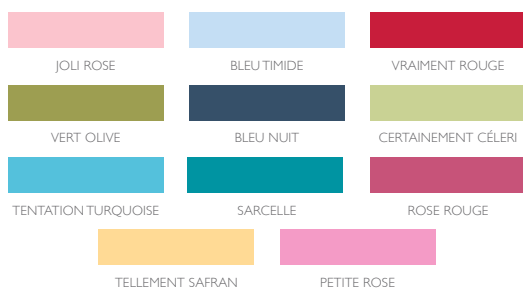

couleurs

Rafraîchissez votre ambiance à l'aide de nos jeux Décor Elements aux couleurs vives. Nous offrons des pièces dans les nuances exclusives de Stampin' Up! illustrées ci-dessous : ainsi, vous trouverez à coup sûr celle qui s'harmonise avec votre décor. Les couleurs offertes sont énumérées pour chaque design.

Bon nombre de nos jeux Décor Elements sont offerts dans les couleurs neutres polyvalentes suivantes :