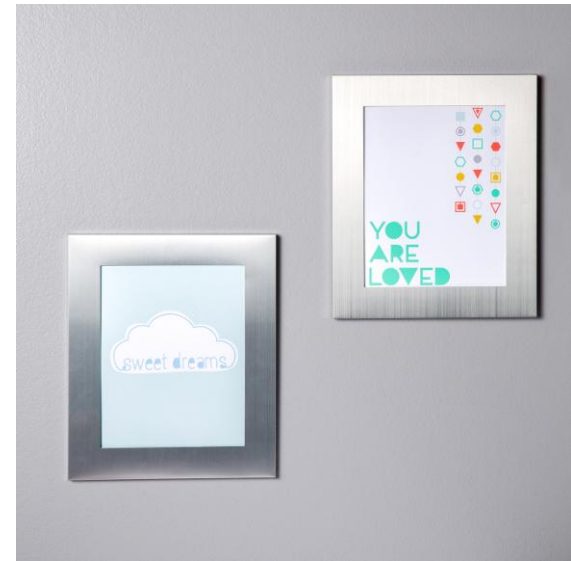

SWEETEST
DREAMS
FRAMABLES

Item:
137114

Download includes
* 5-page décor templates (8-1/2" x 11")
* 26-piece SVG stamp brush set
* 1 embellishments

Features:
* Digital exclusive
* Decorate the nursery in style with fun framables

Colors:
Bashful Blue, Calypso Coral, Coastal Cabana, Smoky Slate,
Soft Sky, Summer Starfruit