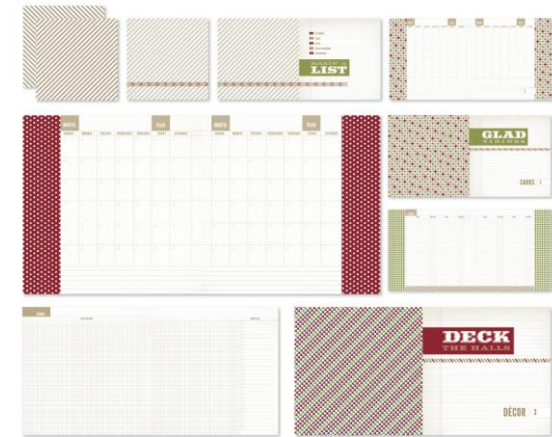

My Digital Studio Downloads: August 6, 2013

THIS AND THAT  
SEASON OF  
STYLE  
PHOTOBOOK

Item:  
134857

- Download includes:
- \* 46-page photobook planner (8" x 8")
  - \* 2-page envelope template (8-1/2" x 11")
  - \* 54-piece SVG stamp brush set
  - \* 10 Designer Series Papers
  - \* 18 embellishments
  - \* 2 punches

Features:

- \* The This and That Season of Style planner in digital form and in a different size (8" x 8")
- \* Coordinates with the other This and That Season of Style products

Colors:  
Cherry Cobbler, Chocolate Chip, Crumb Cake, Old Olive, Whisper White

Colors:  
Cherry Cobbler, Chocolate Chip, Crumb Cake, Old  
Olive, Whisper White

SEASON OF  
STYLE DESIGNER  
SERIES PAPER

Item:  
134858

Download includes:  
\* 12 Designer Series Papers

Features:  
\* Based on the Season of Style Designer Series Paper  
traditional product  
\* Coordinates with the This and That Season of Style  
products