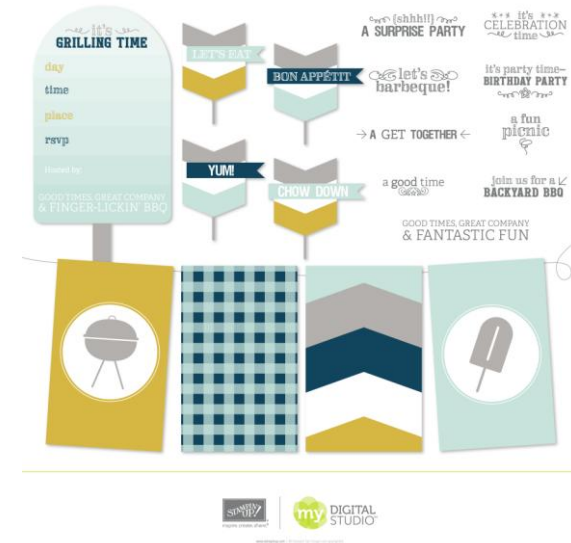

Colors:  
Cherry Cobbler, Chocolate Chip, Crumb Cake, Old  
Olive, Whisper White

<p>SEASON OF STYLE POCKET CARDS</p> <p>Item: 134934</p>	<p>Download includes:</p> <ul style="list-style-type: none"> <li>* 10-page designer template (8-1/2" x 11")</li> <li>* 24-piece SVG stamp brush set</li> <li>* 46 embellishments</li> </ul> <p>Features:</p> <ul style="list-style-type: none"> <li>* Pocket cards based on the Season of Style Journaling Tags traditional product</li> <li>* Perfect for divided page projects</li> <li>* Coordinates with the This and That Season of Style products</li> </ul> <p>Colors: Cherry Cobbler, Chocolate Chip, Crumb Cake, Old Olive, Whisper White</p>	 <p>my DIGITAL STUDIO</p>
<p>SEASON OF STYLE WASHI TAPE</p> <p>Item: 134932</p>	<p>Download includes:</p> <ul style="list-style-type: none"> <li>* 9 embellishments</li> </ul> <p>Features:</p> <ul style="list-style-type: none"> <li>* Coordinates with the This and That Season of Style products</li> </ul> <p>Colors: Cherry Cobbler, Crumb Cake, Old Olive</p>	 <p>my DIGITAL STUDIO</p>

## GRILLING GOOD TIME

Item:  
134990

Download includes:

- \* Double-sided postcard invitation (5" x 7")
- \* 1-page décor designer template (8-1/2" x 11")
- \* 20-piece SVG stamp brush set
- \* 7 embellishments

Features:

- \* Digital exclusive
- \* Just the perfect touch for a casual barbeque or picnic party
- \* Includes templates for a small banner and food flags

Colors:

Midnight Muse, Soft Sky, Smoky Slate, Summer Starfruit, Whisper White

## DO YOUR BEST PRINTABLES

Item:  
134922

Download includes:

- \* 5-page designer template (8-1/2" x 11")
- \* 25-piece SVG stamp brush set
- \* 27 embellishments
- \* 3 punches

Features:

- \* Digital exclusive
- \* Add a note in your child's lunchbox to let him/her know how proud you are, remind them of something, or just to let them know you are thinking of them
- \* So fun and versatile