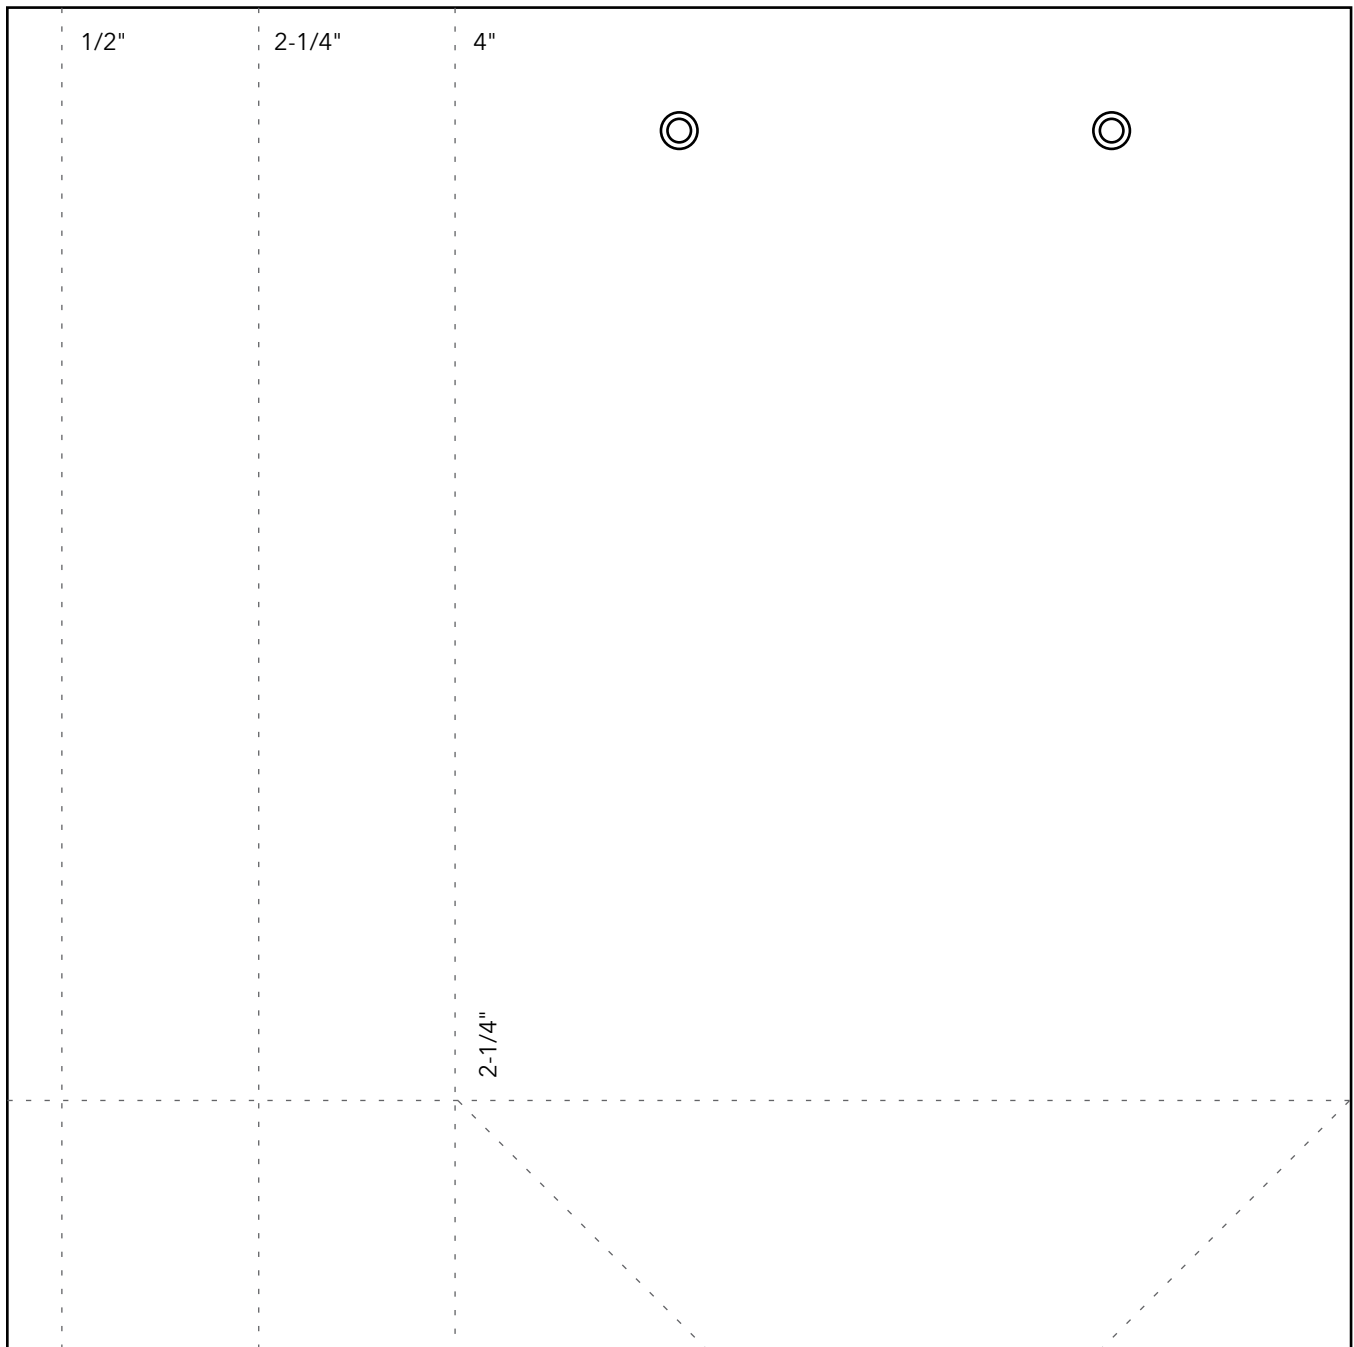

Gift Bag

Use two 12" x 12" sheets of Designer Series paper, scored and folded as shown.