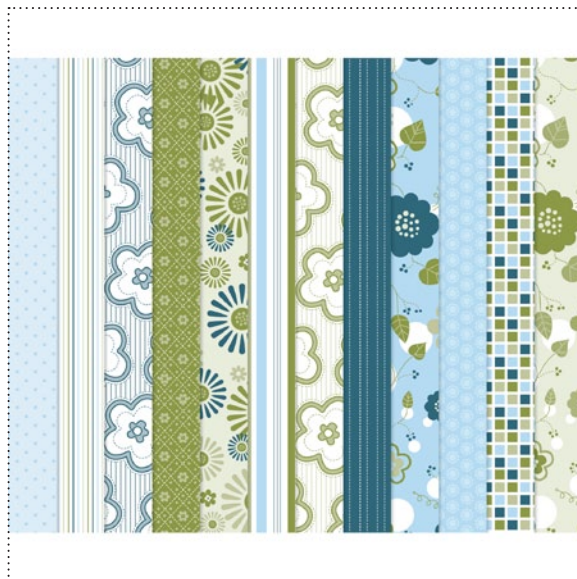

125743 A YEAR IN REVIEW PHOTOBOOK TEMPLATE

125755 PERFECT PENNANTS DESIGNER TEMPLATE

125737 HUES OF BLUE & YOU CARD TEMPLATE

125749 MAINE BLUEBERRY DESIGNER SERIES PAPER

125750 HAWAII PAPAYA DESIGNER SERIES PAPER

125751 HAWAII PAPAYA STAMP BRUSH SET

125758 HAPPY GRAD STAMP BRUSH SET

125767 ONLY OVALS STAMP BRUSH SET

125768 TAKE A NUMBER STAMP BRUSH

125773 IT'S ALL GOOD STAMP BRUSH SET

125775 IT'S A PLAN STAMP BRUSH SET