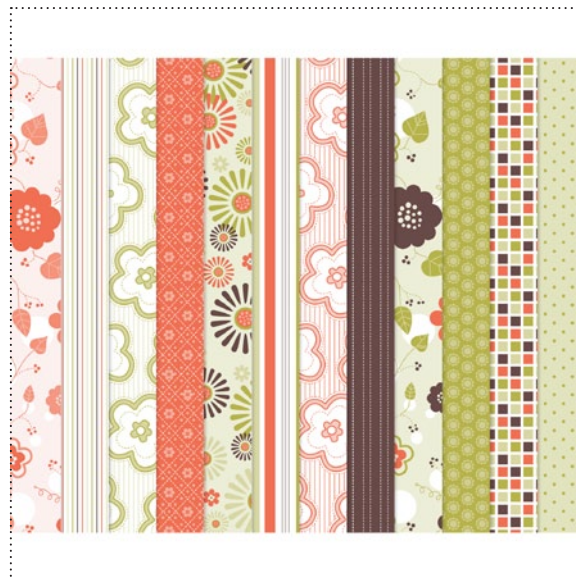

125743 A YEAR IN REVIEW PHOTOBOOK TEMPLATE

125755 PERFECT PENNANTS DESIGNER TEMPLATE

125737 HUES OF BLUE & YOU CARD TEMPLATE

125749 MAINE BLUEBERRY DESIGNER SERIES PAPER

125750 HAWAII PAPAYA DESIGNER SERIES PAPER

125751 HAWAII PAPAYA STAMP BRUSH SET

125758 HAPPY GRAD STAMP BRUSH SET

125767 ONLY OVALS STAMP BRUSH SET

125768 TAKE A NUMBER STAMP BRUSH

125773 IT'S ALL GOOD STAMP BRUSH SET

125775 IT'S A PLAN STAMP BRUSH SET