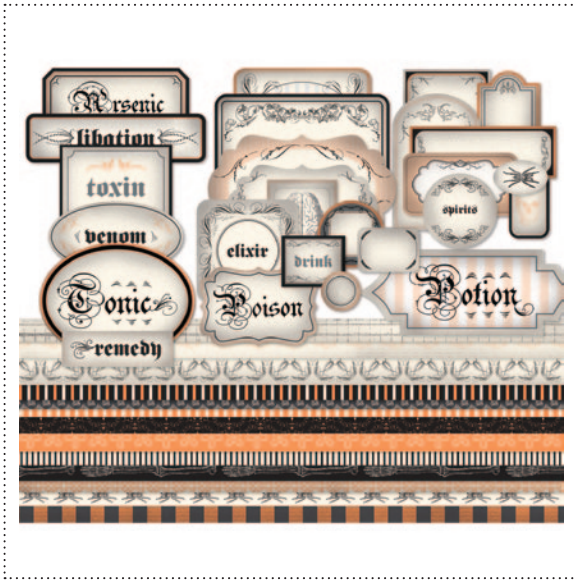

125607 PIECE OF POISON STAMP BRUSH SET*

125609 FROSTWOOD LODGE DESIGNER SERIES PAPER*

125610 SPICE CAKE DESIGNER SERIES PAPER*

125611 CHRISTMAS LODGE STAMP BRUSH SET*

125612 LEAVES OF A TREE STAMP BRUSH SET*

125613 FROSTWOOD LODGE DESIGNER POSTCARD TEMPLATE*

125614 PICK YOUR POISON EMBELLISHMENTS*

125638 HOLLY BERRY BOUQUET
DESIGNER CARD TEMPLATE*

✓	Item #	Download Name	Contents	Coordinating Colors	US Price	CAN Price	Release Date	Designer Template
	125607	PIECE OF POISON STAMP BRUSH SET*	6-piece		\$3.95	\$4.95	9/1/11	---
	125609	FROSTWOOD LODGE DESIGNER SERIES PAPER*	12 DSP patterns	Cherry Cobbler, Early Espresso, Garden Green, Marina Mist, Whisper White	\$4.95	\$6.50	9/1/11	---
	125610	SPICE CAKE DESIGNER SERIES PAPER*	12 DSP patterns	More Mustard, Pear Pizzazz, Pool Party, River Rock, Soft Suede, Very Vanilla	\$4.95	\$6.50	9/1/11	---
	125611	CHRISTMAS LODGE STAMP BRUSH SET*	6-piece		\$3.95	\$4.95	9/1/11	---
	125612	LEAVES OF A TREE STAMP BRUSH SET*	6-piece		\$3.95	\$4.95	9/1/11	---
	125613	FROSTWOOD LODGE DESIGNER POSTCARD TEMPLATE*	postcard template	Cherry Cobbler, Early Espresso, Garden Green, Whisper White	\$1.95	\$2.50	9/1/11	double-sided 5" x 7" postcard
	125614	PICK YOUR POISON EMBELLISHMENTS*	38-piece	Basic Black, Peach Parfait, Pumpkin Pie, Very Vanilla	\$4.95	\$6.50	9/1/11	---
	125638	HOLLY BERRY BOUQUET DESIGNER CARD TEMPLATE*	greeting card template	Chocolate Chip, Cherry Cobbler, Real Red, Very Vanilla, Whisper White	\$1.95	\$2.50	9/1/11	7" x 5" greeting card template