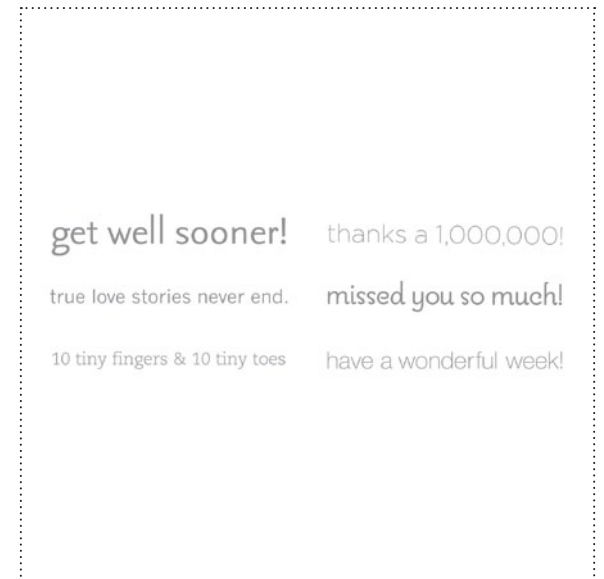

**127417** FURRY FOLK STAMP BRUSH SET

**127426** SWEET FLORAL STAMP BRUSH

**127421** PAISLEY PETALS STAMP BRUSH SET

**127422** PAISLEY PETALS DESIGNER SERIES PAPER

**127420** FIELD FLOWERS STAMP BRUSH SET

**127433** SWEETLY SAID STAMP BRUSH SET

**DIGITAL STUDIO™** | Product Details

| ✓ | Item #        | Download Name                        | Contents        | Coordinating Colors   | US Price | CAN Price | Release Date | Designer Template             |
|---|---------------|--------------------------------------|-----------------|---|----------|-----------|--------------|-------------------------------|
|   | <b>127417</b> | FURRY FOLK STAMP BRUSH SET           | 14-piece        |   | \$7.95   | \$9.95    | 8/23/11      | ---                           |
|   | <b>127426</b> | SWEET FLORAL STAMP BRUSH             | 1-piece         |   | \$1.95   | \$2.50    | 8/23/11      | 5-1/2" x 4-1/4" greeting card |
|   | <b>127421</b> | PAISLEY PETALS STAMP BRUSH SET       | 5-piece         |   | \$3.95   | \$4.95    | 8/23/11      | ---                           |
|   | <b>127422</b> | PAISLEY PETALS DESIGNER SERIES PAPER | 12 DSP patterns | Always Artichoke, Brocade Blue, Cajun Craze, Cherry Cobbler, Early Espresso, More Mustard, Night of Navy, Not Quite Navy, Pear Pizzazz, Whisper White | \$4.95   | \$6.50    | 8/23/11      | ---                           |
|   | <b>127420</b> | FIELD FLOWERS STAMP BRUSH SET        | 5-piece         |   | \$3.95   | \$4.95    | 8/23/11      | ---                           |
|   | <b>127433</b> | SWEETLY SAID STAMP BRUSH SET         | 6-piece         |   | \$3.95   | \$4.95    | 8/23/11      | ---                           |