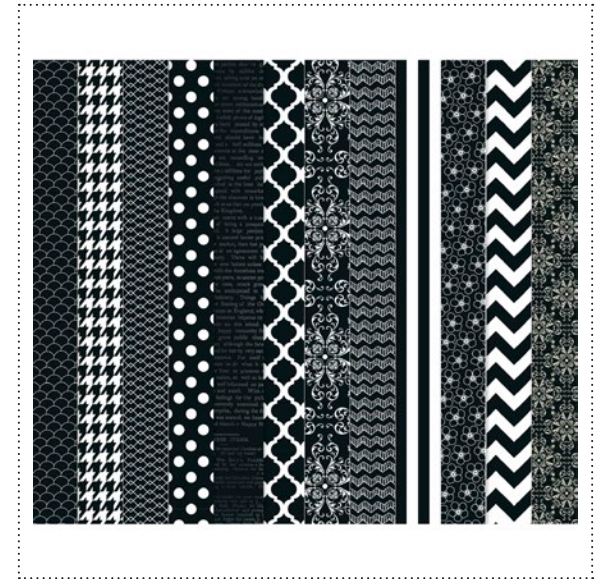

**131226** PICTURE THIS KIT

**130974** LIVE THE DAY EASEL CALENDAR TEMPLATE

**131222** ESSENTIALS DSP

**131236** JOYOUS CELEBRATIONS STAMP BRUSH SET

**131235** GREAT SPORT STAMP BRUSH SET

**131471** TWINKLING JOY GREETING CARD TEMPLATE

**131472** HO HO HO TRIFOLD CARD TEMPLATE

✓	Item #	Download Name	Contents	Coordinating Colors	US Price	CAN Price	Release Date	Designer Template
	<b>131226</b>	PICTURE THIS KIT	5-piece SVG stamp brush set; 5 embellishments	Basic Black, Basic Gray, Chocolate Chip, Crumb Cake, Crushed Curry, Daffodil Delight, Sahara Sand, Soft Suede, Very Vanilla	\$4.95	\$6.50	8/28/12	one page 11" x 8-1/2"
	<b>130974</b>	LIVE THE DAY EASEL CALENDAR TEMPLATE	26-page easel calendar template; 29-piece SVG stamp brush set; 7 DSP patterns; 23 embellishments	Bermuda Bay, Bravo Burgundy, Cameo Coral, Certainly Celery, Early Espresso, Going Gray, Island Indigo, Lucky Limeade, Night of Navy, Pale Plum, Pool Party, Rose Red, Sahara Sand, Very Vanilla	\$14.95	\$18.50	8/28/12	26-page 10" x 5" easel calendar
	<b>131222</b>	ESSENTIALS DSP	12 DSP patterns	Basic Black, Whisper White	\$4.95	\$6.50	8/28/12	---
	<b>131236</b>	JOYOUS CELEBRATIONS STAMP BRUSH SET	9-piece SVG		\$5.95	\$7.95	8/28/12	---
	<b>131235</b>	GREAT SPORT STAMP BRUSH SET	6-piece		\$3.95	\$4.95	8/28/12	---
	<b>131471</b>	TWINKLING JOY GREETING CARD TEMPLATE	greeting card template; 1-piece SVG stamp brush; 1 embellishment	Basic Gray, Pool Part, Raspberry Ripple, Very Vanilla	\$1.95	\$2.50	8/28/12	4-1/4" x 5-1/2" greeting card
	<b>131472</b>	HO HO HO TRIFOLD CARD TEMPLATE	trifold card template; 4-piece SVG stamp brush set; 2 embellishments	Basic Gray, Crumb Cake, Lucky Limeade, Midnight Muse, Very Vanilla	\$1.95	\$2.50	8/28/12	3-1/2" x 5" trifold card