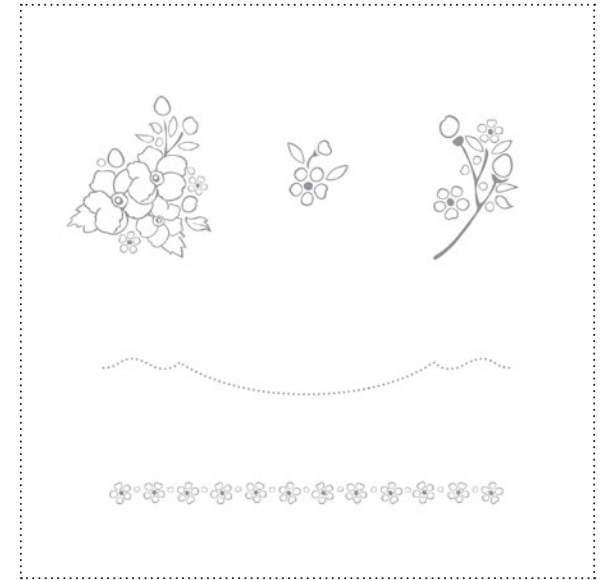

127185 SIMPLE SNAPSHOTS CONTENT CD\*

125616 APOTHECARY ART STAMP BRUSH SET

125619 BORDERING ON ROMANCE STAMP BRUSH SET

125620 RUE DES FLEURS STAMP BRUSH SET

125621 SWEET CAKE STAMP BRUSH SET

127186 P.S. I LOVE YOU STAMP BRUSH SET

✓	Item #	Download Name	Contents	Coordinating Colors	US Price	CAN Price	Release Date	Designer Template
	<b>127185</b>	SIMPLE SNAPSHOTS CONTENT CD*	22-piece stamp brush set, 15 DSP patterns, 32 embellishments	Basic Gray, Lucky Limeade, Pink Pirouette, River Rock, Tangerine Tango	\$10 Host-ess \$16.95 Value	\$12 Host-ess \$20.95 Value	1/4/12	---
	<b>125616</b>	APOTHECARY ART STAMP BRUSH SET	6-piece		\$3.95	\$4.95	1/4/12	---
	<b>125619</b>	BORDERING ON ROMANCE STAMP BRUSH SET	5-piece		\$3.95	\$4.95	1/4/12	---
	<b>125620</b>	RUE DES FLEURS STAMP BRUSH SET	8-piece		\$5.95	\$7.95	1/4/12	---
	<b>125621</b>	SWEET CAKE STAMP BRUSH SET	10-piece		\$5.95	\$7.95	1/4/12	---
	<b>127186</b>	P.S. I LOVE YOU STAMP BRUSH SET	25-piece		\$7.95	\$9.95	1/4/12	---
	<b>127187</b>	LOVE & LAUGHTER STAMP BRUSH SET	34-piece		\$7.95	\$9.95	1/4/12	---
	<b>125615</b>	TWITTERPATED SWATCHBOOK TEMPLATE	26-page swatchbook template	Basic Gray, Baja Breeze, Blushing Bride, Island Indigo, Pear Pizzazz, Riding Hood Red	\$12.95	\$15.95	1/4/12	26-page swatchbook
	<b>125617</b>	SWEET SHOP TRIFOLD CARD DESIGNER TEMPLATE	trifold card template	Calypso Coral, Island Indigo, Lucky Limeade, Pool Party, Soft Suede, Wisteria Wonder	\$1.95	\$2.50	1/4/12	3-1/2" x 5" trifold card