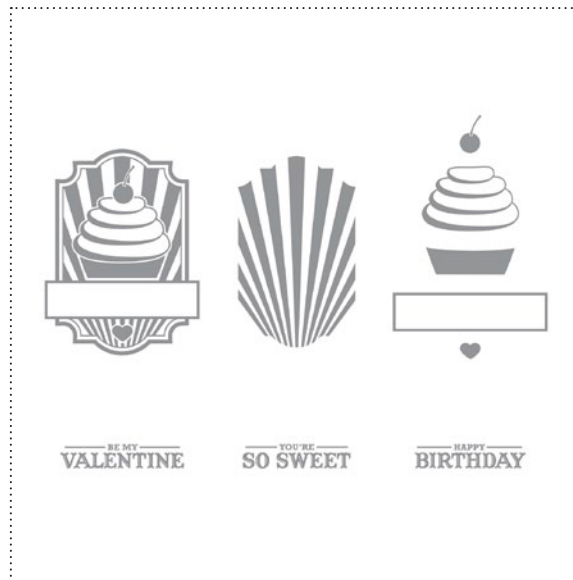

127185 SIMPLE SNAPSHOTS CONTENT CD\*

125616 APOTHECARY ART STAMP BRUSH SET

125619 BORDERING ON ROMANCE STAMP BRUSH SET

125620 RUE DES FLEURS STAMP BRUSH SET

125621 SWEET CAKE STAMP BRUSH SET

127186 P.S. I LOVE YOU STAMP BRUSH SET

✓	Item #	Download Name	Contents	Coordinating Colors	US Price	CAN Price	Release Date	Designer Template
	<b>127185</b>	SIMPLE SNAPSHOTS CONTENT CD*	22-piece stamp brush set, 15 DSP patterns, 32 embellishments	Basic Gray, Lucky Limeade, Pink Pirouette, River Rock, Tangerine Tango	\$10 Host-ess \$16.95 Value	\$12 Host-ess \$20.95 Value	1/4/12	---
	<b>125616</b>	APOTHECARY ART STAMP BRUSH SET	6-piece		\$3.95	\$4.95	1/4/12	---
	<b>125619</b>	BORDERING ON ROMANCE STAMP BRUSH SET	5-piece		\$3.95	\$4.95	1/4/12	---
	<b>125620</b>	RUE DES FLEURS STAMP BRUSH SET	8-piece		\$5.95	\$7.95	1/4/12	---
	<b>125621</b>	SWEET CAKE STAMP BRUSH SET	10-piece		\$5.95	\$7.95	1/4/12	---
	<b>127186</b>	P.S. I LOVE YOU STAMP BRUSH SET	25-piece		\$7.95	\$9.95	1/4/12	---
	<b>127187</b>	LOVE & LAUGHTER STAMP BRUSH SET	34-piece		\$7.95	\$9.95	1/4/12	---
	<b>125615</b>	TWITTERPATED SWATCHBOOK TEMPLATE	26-page swatchbook template	Basic Gray, Baja Breeze, Blushing Bride, Island Indigo, Pear Pizzazz, Riding Hood Red	\$12.95	\$15.95	1/4/12	26-page swatchbook
	<b>125617</b>	SWEET SHOP TRIFOLD CARD DESIGNER TEMPLATE	trifold card template	Calypso Coral, Island Indigo, Lucky Limeade, Pool Party, Soft Suede, Wisteria Wonder	\$1.95	\$2.50	1/4/12	3-1/2" x 5" trifold card