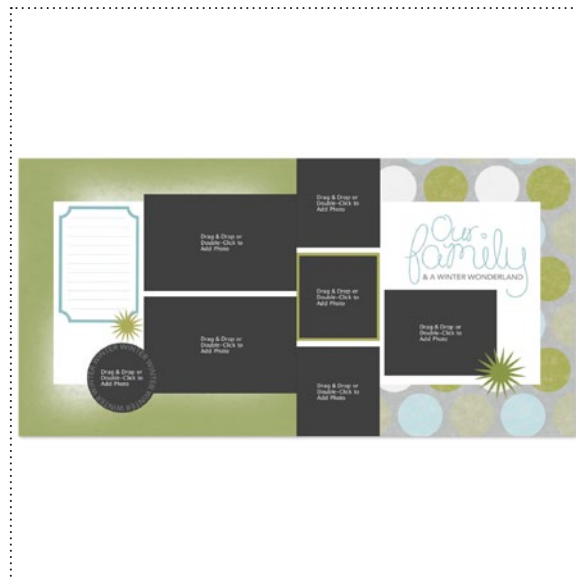

129004 MADE FROM SCRATCH RECIPES DESIGNER TEMPLATE

129002 COUNT DOWN THE NEW YEAR ENSEMBLE

129003 RING IN THE NEW YEAR PHOTOCARD TEMPLATE

129000 MERRY MERRY TAGS & BOXES DESIGNER TEMPLATE

129001 A WINTER WONDERLAND DESIGNER PAGE TEMPLATES

129006 BAH HUMBUG STAMP BRUSH SET

✓	Item #	Download Name	Contents	Coordinating Colors	US Price	CAN Price	Release Date	Designer Template
	129004	MADE FROM SCRATCH RECIPES DESIGNER TEMPLATE	26-page recipe template, 25-piece stamp brush set, 5 DSP patterns, 65 embellishments, one-page template	Blushing Bride, Early Espresso, Garden Green, Going Gray, Lucky Limeade, Peach Parfait, Marina Mist, Night of Navy, Poppy Parade, Rich Razzleberry, Tangerine Tango	\$17.95	\$19.95	12/6/11	26-page 5-1/2" x 6-1/2" recipe book (easel calendar project), one-page 8-1/2" x 11"
	129002	COUNT DOWN THE NEW YEAR ENSEMBLE	8-piece stamp brush set, 19 embellishments, postcard template, décor template	Baja Breeze, Basic Gray, Crushed Curry, Wild Wasabi, Very Vanilla	\$12.95	\$15.95	12/6/11	5" x 3-1/2" double-sided postcard, 8-page 11" x 8-1/2" décor
	129003	RING IN THE NEW YEAR PHOTOCARD TEMPLATE	postcard template, 5-piece stamp brush set	Island Indigo, Very Vanilla	\$1.95	\$2.50	12/6/11	9-1/4" x 4" double-sided postcard
	129000	MERRY MERRY TAGS & BOXES DESIGNER TEMPLATE	décor template, 4-piece stamp brush set, 10 embellishments	Basic Gray, Pear Pizzazz, Pool Party, Real Red	\$5.95	\$7.95	12/6/11	four-page 11" x 8-1/2" décor
	129001	A WINTER WONDERLAND DESIGNER PAGE TEMPLATES	two-page template, 7-piece stamp brush set, 2 DSP patterns	Baja Breeze, Basic Gray, Pear Pizzazz, Old Olive, Whisper White	\$1.95	\$2.50	12/6/11	two-page 8" x 8"
	129006	BAH HUMBUG STAMP BRUSH SET	12-piece		\$5.95	\$7.95	12/6/11	---