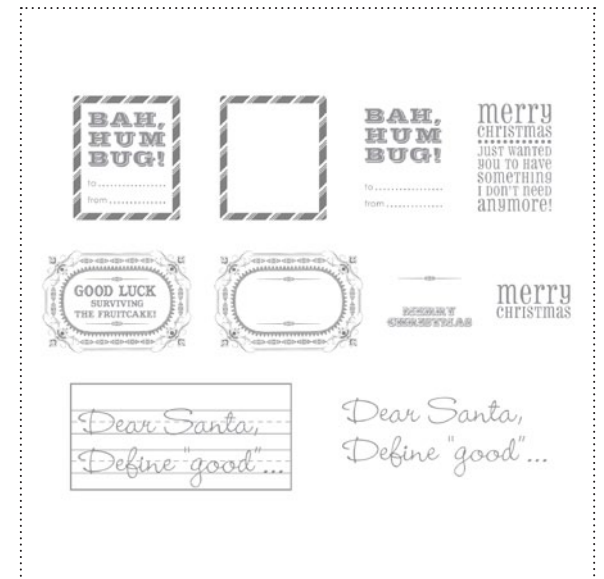

**129004** MADE FROM SCRATCH RECIPES DESIGNER TEMPLATE

**129002** COUNT DOWN THE NEW YEAR ENSEMBLE

**129003** RING IN THE NEW YEAR PHOTOCARD TEMPLATE

**129000** MERRY MERRY TAGS & BOXES DESIGNER TEMPLATE

**129001** A WINTER WONDERLAND DESIGNER PAGE TEMPLATES

**129006** BAH HUMBUG STAMP BRUSH SET

✓	Item #	Download Name	Contents	Coordinating Colors	US Price	CAN Price	Release Date	Designer Template
	129004	MADE FROM SCRATCH RECIPES DESIGNER TEMPLATE	26-page recipe template, 25-piece stamp brush set, 5 DSP patterns, 65 embellishments, one-page template	Blushing Bride, Early Espresso, Garden Green, Going Gray, Lucky Limeade, Peach Parfait, Marina Mist, Night of Navy, Poppy Parade, Rich Razzleberry, Tangerine Tango	\$17.95	\$19.95	12/6/11	26-page 5-1/2" x 6-1/2" recipe book (easel calendar project), one-page 8-1/2" x 11"
	129002	COUNT DOWN THE NEW YEAR ENSEMBLE	8-piece stamp brush set, 19 embellishments, postcard template, décor template	Baja Breeze, Basic Gray, Crushed Curry, Wild Wasabi, Very Vanilla	\$12.95	\$15.95	12/6/11	5" x 3-1/2" double-sided postcard, 8-page 11" x 8-1/2" décor
	129003	RING IN THE NEW YEAR PHOTOCARD TEMPLATE	postcard template, 5-piece stamp brush set	Island Indigo, Very Vanilla	\$1.95	\$2.50	12/6/11	9-1/4" x 4" double-sided postcard
	129000	MERRY MERRY TAGS & BOXES DESIGNER TEMPLATE	décor template, 4-piece stamp brush set, 10 embellishments	Basic Gray, Pear Pizzazz, Pool Party, Real Red	\$5.95	\$7.95	12/6/11	four-page 11" x 8-1/2" décor
	129001	A WINTER WONDERLAND DESIGNER PAGE TEMPLATES	two-page template, 7-piece stamp brush set, 2 DSP patterns	Baja Breeze, Basic Gray, Pear Pizzazz, Old Olive, Whisper White	\$1.95	\$2.50	12/6/11	two-page 8" x 8"
	129006	BAH HUMBUG STAMP BRUSH SET	12-piece		\$5.95	\$7.95	12/6/11	---