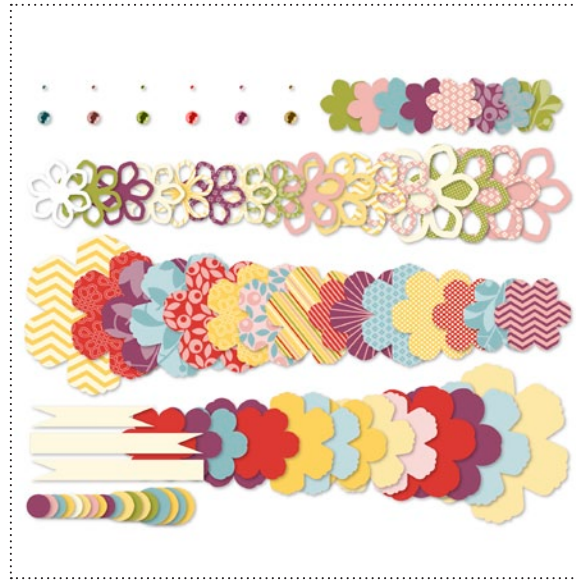

129360 ON THE GO KIT

129609 BLOSSOM BUILDERS EMBELLISHMENTS

129590 WEDDING WHEELS STAMP BRUSH

129362 EGGCEPTIONAL EASTER DESIGNER TEMPLATE PAGES

129592 ANNOUNCING BABY GIRL POSTCARD TEMPLATE

129593 ANNOUNCING BABY BOY POSTCARD TEMPLATE

✓	Item #	Download Name	Contents	Coordinating Colors	US Price	CAN Price	Release Date	Designer Template
	129360	ON THE GO KIT	20-piece stamp brush set, 12 DSP patterns, 21 embellishments	Basic Gray, Island Indigo, More Mustard, Pear Pizzazz, Real Red, Sahara Sand, Soft Suede, Whisper White	\$9.95	\$12.50	2/21/12	one-page 12" x 12"
	129609	BLOSSOM BUILDERS EMBELLISHMENTS	74 embellishments and 12 Rhinestones	Baja Breeze, Blushing Bride, Daffodil Delight, Lucky Limeade, Poppy Parade, Rich Razzleberry, So Saffron, Very Vanilla	\$5.95	\$7.95	2/21/12	---
	129590	WEDDING WHEELS STAMP BRUSH	1-piece		\$1.95	\$2.50	2/21/12	---
	129362	EGGCEPTIONAL EASTER DESIGNER TEMPLATE PAGES	two-page photobook template, 1-piece stamp brush, 6 DSP patterns, 3 embellishments, 1 punch	Blushing Bride, Calypso Coral, Crumb Cake, Island Indigo, Pool Party, Very Vanilla	\$2.95	\$3.75	2/21/12	two-page 8" x 8"
	129592	ANNOUNCING BABY GIRL POSTCARD TEMPLATE	postcard template, 7-piece stamp brush set, 63 punches	Pretty in Pink, Soft Suede	\$4.95	\$6.50	2/21/12	3-1/2" x 5" double-sided postcard
	129593	ANNOUNCING BABY BOY POSTCARD TEMPLATE	postcard template, 7-piece stamp brush set, 63 punches	Bashful Blue, Soft Suede	\$4.95	\$6.50	2/21/12	3-1/2" x 5" double-sided postcard