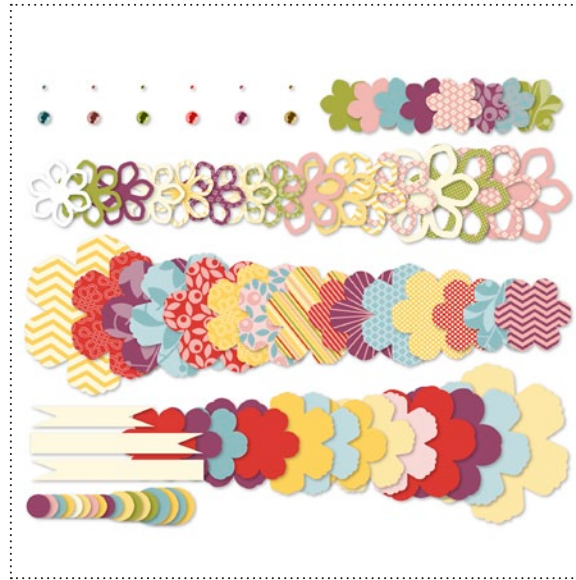

129360 ON THE GO KIT

129609 BLOSSOM BUILDERS EMBELLISHMENTS

129590 WEDDING WHEELS STAMP BRUSH

129362 EGGCEPTIONAL EASTER DESIGNER TEMPLATE PAGES

129592 ANNOUNCING BABY GIRL POSTCARD TEMPLATE

129593 ANNOUNCING BABY BOY POSTCARD TEMPLATE

✓	Item #	Download Name	Contents	Coordinating Colors	US Price	CAN Price	Release Date	Designer Template
	<b>129360</b>	ON THE GO KIT	20-piece stamp brush set, 12 DSP patterns, 21 embellishments	Basic Gray, Island Indigo, More Mustard, Pear Pizzazz, Real Red, Sahara Sand, Soft Suede, Whisper White	\$9.95	\$12.50	2/21/12	one-page 12" x 12"
	<b>129609</b>	BLOSSOM BUILDERS EMBELLISHMENTS	74 embellishments and 12 Rhinestones	Baja Breeze, Blushing Bride, Daffodil Delight, Lucky Limeade, Poppy Parade, Rich Razzleberry, So Saffron, Very Vanilla	\$5.95	\$7.95	2/21/12	---
	<b>129590</b>	WEDDING WHEELS STAMP BRUSH	1-piece		\$1.95	\$2.50	2/21/12	---
	<b>129362</b>	EGGCEPTIONAL EASTER DESIGNER TEMPLATE PAGES	two-page photobook template, 1-piece stamp brush, 6 DSP patterns, 3 embellishments, 1 punch	Blushing Bride, Calypso Coral, Crumb Cake, Island Indigo, Pool Party, Very Vanilla	\$2.95	\$3.75	2/21/12	two-page 8" x 8"
	<b>129592</b>	ANNOUNCING BABY GIRL POSTCARD TEMPLATE	postcard template, 7-piece stamp brush set, 63 punches	Pretty in Pink, Soft Suede	\$4.95	\$6.50	2/21/12	3-1/2" x 5" double-sided postcard
	<b>129593</b>	ANNOUNCING BABY BOY POSTCARD TEMPLATE	postcard template, 7-piece stamp brush set, 63 punches	Bashful Blue, Soft Suede	\$4.95	\$6.50	2/21/12	3-1/2" x 5" double-sided postcard