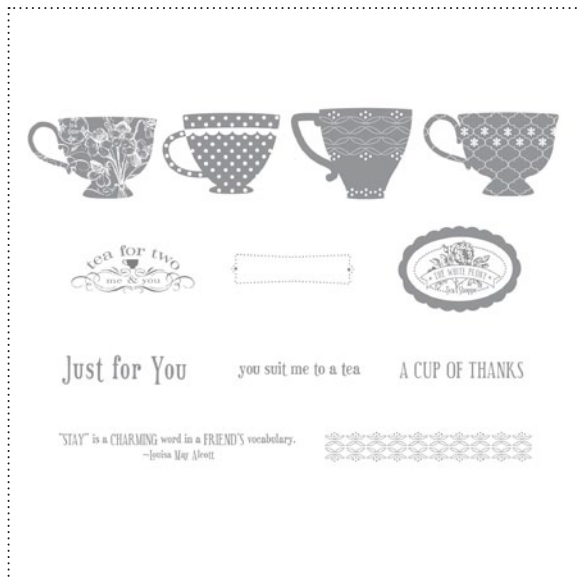

129332 TWITTERPATED KIT

129347 CRUSH ON YOU COLOR PRINTABLES DESIGNER TEMPLATE

129349 BE MINE FRAMABLE DESIGNER TEMPLATE

129341 TEA SHOPPE STAMP BRUSH SET

my DIGITAL STUDIO™ | Product Details

✓	Item #	Download Name	Contents	Coordinating Colors	US Price	CAN Price	Release Date	Designer Template
	129332	TWITTERPATED KIT	16-piece stamp brush set, 15 DSP patterns, 4 ribbons, 12 buttons	Baja Breeze, Basic Gray, Blushing Bride, Island Indigo, Pear Pizzazz, Riding Hood Red, Whisper White	\$9.95	\$12.50	1/10/12	one-page 12" x 12"
	129347	CRUSH ON YOU COLOR PRINTABLES DESIGNER TEMPLATE	4 postcard templates, 16-piece stamp brush set	Basic Black, Whisper White	\$2.95	\$3.95	1/10/12	four double-sided postcards (two 5" x 3-1/2" and two 3-1/2" x 5")
	129349	BE MINE FRAMABLE DESIGNER TEMPLATE	décor template, 33-piece stamp brush set	Basic Gray, Blushing Bride, Cherry Cobbler	\$1.95	\$2.50	1/10/12	one-page 8-1/2" x 11"
	129341	TEA SHOPPE STAMP BRUSH SET	12-piece		\$5.95	\$7.95	1/10/12	---