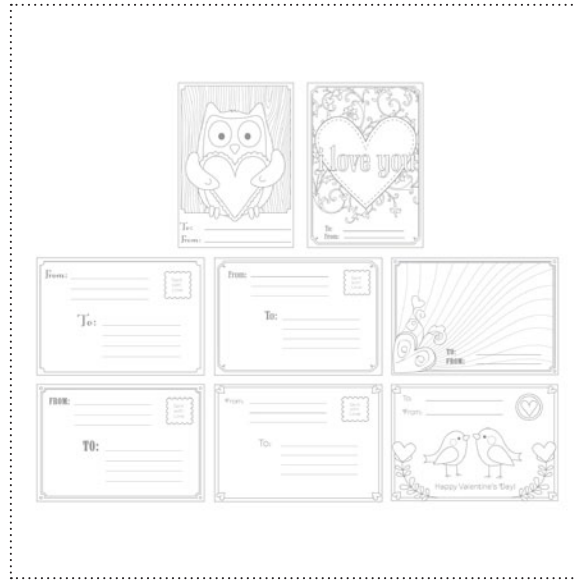

129332 TWITTERPATED KIT

129347 CRUSH ON YOU COLOR PRINTABLES DESIGNER TEMPLATE

129349 BE MINE FRAMABLE DESIGNER TEMPLATE

129341 TEA SHOPPE STAMP BRUSH SET

my DIGITAL STUDIO™ | Product Details

✓	Item #	Download Name	Contents	Coordinating Colors	US Price	CAN Price	Release Date	Designer Template
	129332	TWITTERPATED KIT	16-piece stamp brush set, 15 DSP patterns, 4 ribbons, 12 buttons	Baja Breeze, Basic Gray, Blushing Bride, Island Indigo, Pear Pizzazz, Riding Hood Red, Whisper White	\$9.95	\$12.50	1/10/12	one-page 12" x 12"
	129347	CRUSH ON YOU COLOR PRINTABLES DESIGNER TEMPLATE	4 postcard templates, 16-piece stamp brush set	Basic Black, Whisper White	\$2.95	\$3.95	1/10/12	four double-sided postcards (two 5" x 3-1/2" and two 3-1/2" x 5")
	129349	BE MINE FRAMABLE DESIGNER TEMPLATE	décor template, 33-piece stamp brush set	Basic Gray, Blushing Bride, Cherry Cobbler	\$1.95	\$2.50	1/10/12	one-page 8-1/2" x 11"
	129341	TEA SHOPPE STAMP BRUSH SET	12-piece		\$5.95	\$7.95	1/10/12	---