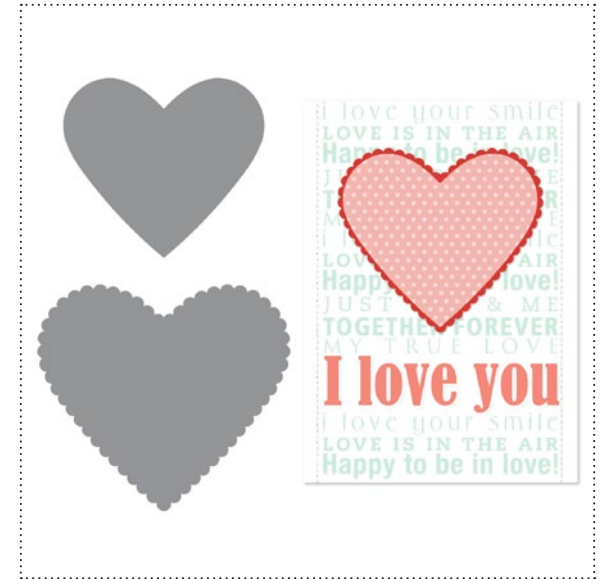

129340 NUMBER ONE KIT

129331 YOU ARE LOVED STAMP BRUSH SET

129337 HEARTS COLLECTION PUNCH

129344 MY CUTE VALENTINE PRINTABLES DESIGNER TEMPLATE

my DIGITAL STUDIO™ | Product Details

✓	Item #	Download Name	Contents	Coordinating Colors	US Price	CAN Price	Release Date	Designer Template
	129340	NUMBER ONE KIT	13-piece stamp brush set, 15 DSP patterns, 11 embellishments	Bashful Blue, Cajun Craze, More Mustard, Not Quite Navy, Soft Suede	\$9.95	\$12.50	1/3/12	two-page 8" x 8"
	129331	YOU ARE LOVED STAMP BRUSH SET	two stamp brush sets (6 and 13-piece)		\$7.95	\$9.95	1/3/12	5" x 3-1/2" trifold
	129337	HEARTS COLLECTION PUNCH	2-piece		\$1.95	\$2.50	1/3/12	3-1/2" x 5" greeting card
	129344	MY CUTE VALENTINE PRINTABLES DESIGNER TEMPLATE	two-page template, 14-piece stamp brush set, 4 embellishments	Basic Gray, Cherry Cobbler, Melon Mambo, Pretty in Pink, Pumpkin Pie, Regal Rose	\$2.95	\$3.75	1/3/12	two-page 8-1/2" x 11"