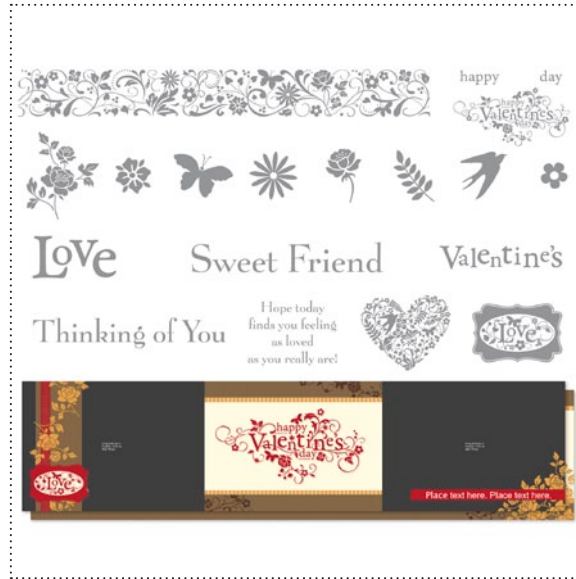

129340 NUMBER ONE KIT

129331 YOU ARE LOVED STAMP BRUSH SET

129337 HEARTS COLLECTION PUNCH

129344 MY CUTE VALENTINE PRINTABLES DESIGNER TEMPLATE

my DIGITAL STUDIO™ | Product Details

✓	Item #	Download Name	Contents	Coordinating Colors	US Price	CAN Price	Release Date	Designer Template
	129340	NUMBER ONE KIT	13-piece stamp brush set, 15 DSP patterns, 11 embellishments	Bashful Blue, Cajun Craze, More Mustard, Not Quite Navy, Soft Suede	\$9.95	\$12.50	1/3/12	two-page 8" x 8"
	129331	YOU ARE LOVED STAMP BRUSH SET	two stamp brush sets (6 and 13-piece)		\$7.95	\$9.95	1/3/12	5" x 3-1/2" trifold
	129337	HEARTS COLLECTION PUNCH	2-piece		\$1.95	\$2.50	1/3/12	3-1/2" x 5" greeting card
	129344	MY CUTE VALENTINE PRINTABLES DESIGNER TEMPLATE	two-page template, 14-piece stamp brush set, 4 embellishments	Basic Gray, Cherry Cobbler, Melon Mambo, Pretty in Pink, Pumpkin Pie, Regal Rose	\$2.95	\$3.75	1/3/12	two-page 8-1/2" x 11"