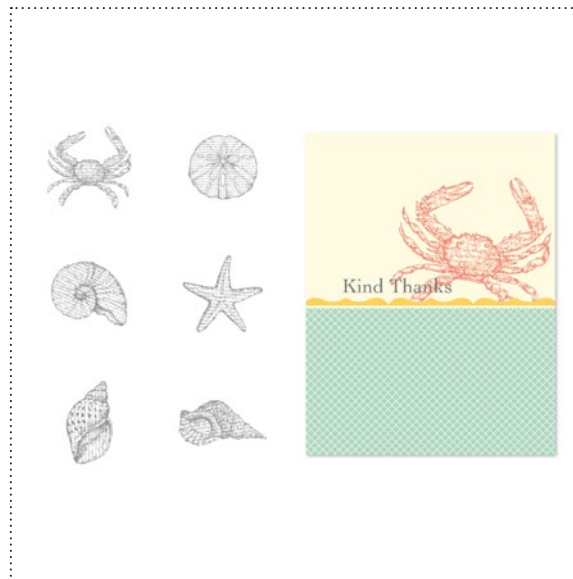

130862 BLAST OFF ENSEMBLE

130852 SPRING BREAK II KIT

130864 LIFE CELEBRATED SWATCHBOOK TEMPLATE

130866 THANKS TO YOU GREETING CARD TEMPLATE

130856 BY THE SEASHORE STAMP BRUSH SET

130870 IN COLOR DIGI TAPE

✓	Item #	Download Name	Contents	Coordinating Colors	US Price	CAN Price	Release Date	Designer Template
	130862	BLAST OFF ENSEMBLE	4 templates (1-page décor, postcard, greeting card, 34-page board book), 69-piece stamp brush set, 12 DSP patterns, 12 embellishments, 2 punches	Baja Breeze, Cherry Cobbler, More Mustard, Not Quite Navy	\$19.95	\$24.95	6/19/12	1-page 8-1/2" x 11"; 5" x 7" double-sided postcard; 4-1/4" x 5-1/2" greeting card; 34-page 8" x 8" board book
	130852	SPRING BREAK II KIT	12-piece stamp brush set, 12 DSP patterns, 26 embellishments, 1-page template	Basic Gray, Calypso Coral, Kiwi Kiss, Pool Party, So Saffron, Very Vanilla	\$9.95	\$12.50	6/19/12	1-page 12" x 12"
	130864	LIFE CELEBRATED SWATCHBOOK TEMPLATE	26-page swatchbook template, 47-piece stamp brush set, 12 DSP patterns, 27 embellishments	Apricot Appeal, Bermuda Bay, Calypso Coral, Cameo Coral, Certainly Celery, Chocolate Chip, Close to Cocoa, Going Gray, Gumball Green, More Mustard, Pacific Point, Pool Party, Sahara Sand, Sage Shadow, So Saffron, Summer Starfruit, Tangerine Tango, Very Vanilla, Wild Wasabi	\$12.95	\$15.95	6/19/12	26-page swatchbook
	130866	THANKS TO YOU GREETING CARD TEMPLATE	greeting card template, 6-piece stamp brush set, 1 punch	Crumb Cake, Gumball Green, Very Vanilla	\$1.95	\$2.50	6/19/12	4-1/4" x 5-1/2" greeting card
	130856	BY THE SEASHORE STAMP BRUSH SET	6-piece		\$3.95	\$4.95	6/19/12	4-1/4" x 5-1/2" greeting card
	130870	IN COLOR DIGI TAPE	50 embellishments	Calypso Coral, Gumball Green, Island Indigo, Lucky Limeade, Midnight Muse, Pool Party, Primrose Petals, Raspberry Ripple, Summer Starfruit, Wisteria Wonder	\$4.95	\$6.50	6/19/12	---