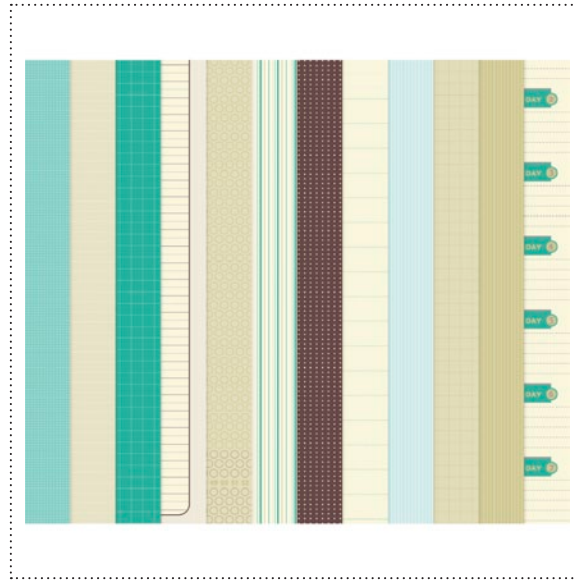

127172 AUTUMN ELEMENTS STAMP BRUSH SET

124579 NOTEBOOK II DESIGNER SERIES PAPER

124578 MESSENGER II EMBELLISHMENTS

127174 MESSENGER II STAMP BRUSH SET

124580 TAKE NOTE STAMP BRUSH SET

127164 HALF CIRCLE PUNCH

127169 BULLETIN ALPHABET & NUMBERS  
STAMP BRUSH SET

124581 ANCHORED STAMP BRUSH SET