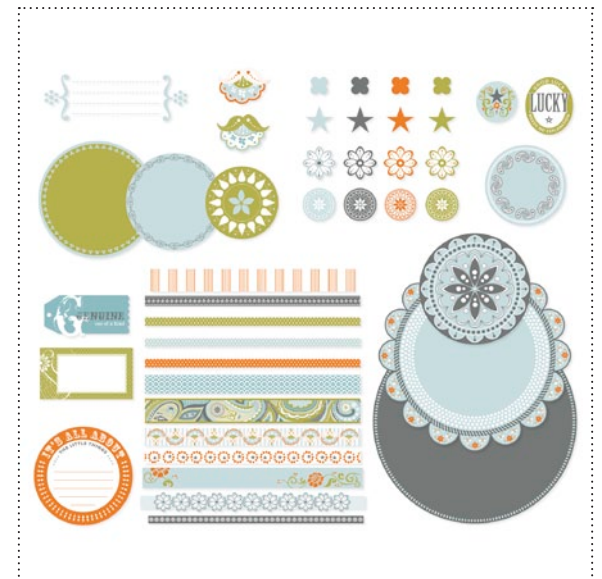

124577 LUCKY STAR EMBELLISHMENTS