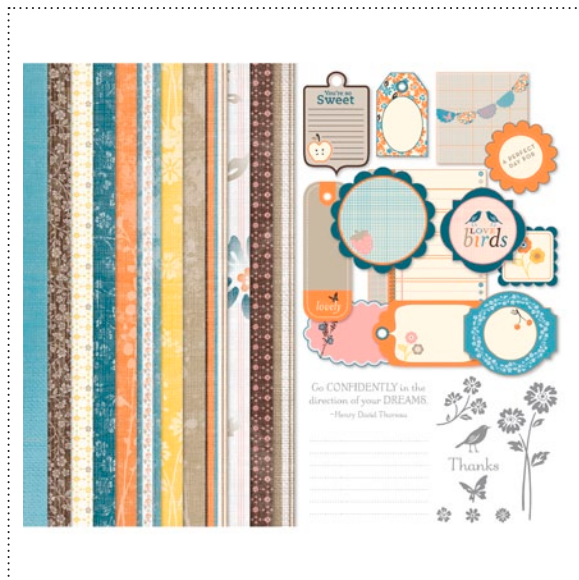

129920 FANTABULOUS YOU STAMP BRUSH SET

129929 CANDID FRAMES

129868 MOM, YOU'RE THE BOMB STAMP BRUSH SET

129928 AFTERNOON TEA II KIT

129925 WHAT GOES IN DESIGNER TEMPLATE

129933 HAPPY EVERY DAY STAMP BRUSH SET

DIGITAL STUDIO™ | Product Details

✓	Item #	Download Name	Contents	Coordinating Colors	US Price	CAN Price	Release Date	Designer Template
	129920	FANTABULOUS YOU STAMP BRUSH SET	13-piece		\$7.95	\$9.95	3/13/12	---
	129929	CANDID FRAMES	6-piece	Basic Black, Crumb Cake, Crushed Curry, Going Gray, Very Vanilla	\$2.95	\$3.75	3/13/12	---
	129868	MOM, YOU'RE THE BOMB STAMP BRUSH SET	25-piece		\$7.95	\$9.95	3/13/12	4-1/4" x 5-1/2" greeting card
	129928	AFTERNOON TEA II KIT	66-piece stamp brush set, 12 DSP patterns, 12 embellishments	Blushing Bride, Crumb Cake, Daffodil Delight, Early Espresso, Marina Mist, Not Quite Navy, Peach Parfait	\$9.95	\$12.50	3/13/12	---
	129925	WHAT GOES IN DESIGNER TEMPLATE	decor template, 19-piece stamp brush set, 3 embellishments	Crumb Cake, Early Espresso, Lucky Limeade, Pumpkin Pie, Taken With Teal, Very Vanilla	\$1.95	\$2.50	3/13/12	one-page 11" x 8-1/2"
	129933	HAPPY EVERY DAY STAMP BRUSH SET	8-piece		\$5.95	\$7.95	3/13/12	---