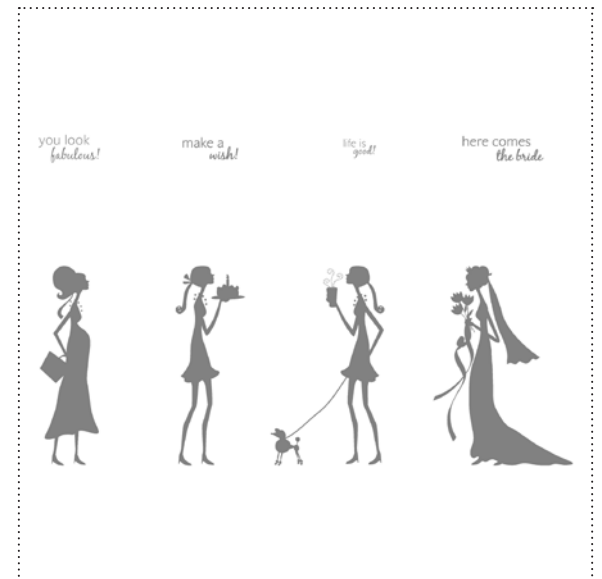

129927 EPIC OVERLAYS STAMP BRUSH SET

129931 WEDDED BLISS ENSEMBLE

129605 SPECIAL DELIVERY BRIGHT KIT

129606 SPECIAL DELIVERY SUBTLE KIT

129932 COLLAGE ALPHABET & NUMBERS STAMP BRUSH SET

129935 SHE'S ALL THAT STAMP BRUSH SET

**my DIGITAL STUDIO™** | Product Details

✓	Item #	Download Name	Contents	Coordinating Colors	US Price	CAN Price	Release Date	Designer Template
	<b>129927</b>	EPIC OVERLAYS STAMP BRUSH SET	50-piece		\$7.95	\$9.95	3/27/12	---
	<b>129931</b>	WEDDED BLISS ENSEMBLE	91-piece stamp brush set, two greeting card templates, 11 pages décor templates	Basic Gray, Lucky Limeade, Very Vanilla	\$14.95	\$18.50	3/27/12	two greeting cards (5-1/2" x 4-1/4" and 5" x 3-1/2"), three-page 8-1/2" x 11" décor, eight-page 11" x 8-1/2" décor
	<b>129605</b>	SPECIAL DELIVERY BRIGHT KIT	5 DSP patterns, 100 embellishments	Baja Breeze, Cherry Cobbler, Crumb Cake, Daffodil Delight, Lucky Limeade, Whisper White	\$7.95	\$9.95	3/27/12	one-page 8" x 8"
	<b>129606</b>	SPECIAL DELIVERY SUBTLE KIT	5 DSP patterns, 93 embellishments	Basic Gray, Peach Parfait, Pool Party, So Saffron, Very Vanilla	\$7.95	\$9.95	3/27/12	one-page 8" x 8"
	<b>129932</b>	COLLAGE ALPHABET & NUMBERS STAMP BRUSH SET	40-piece		\$9.95	\$12.50	3/27/12	---
	<b>129935</b>	SHE'S ALL THAT STAMP BRUSH SET	8-piece		\$5.95	\$7.95	3/27/12	---