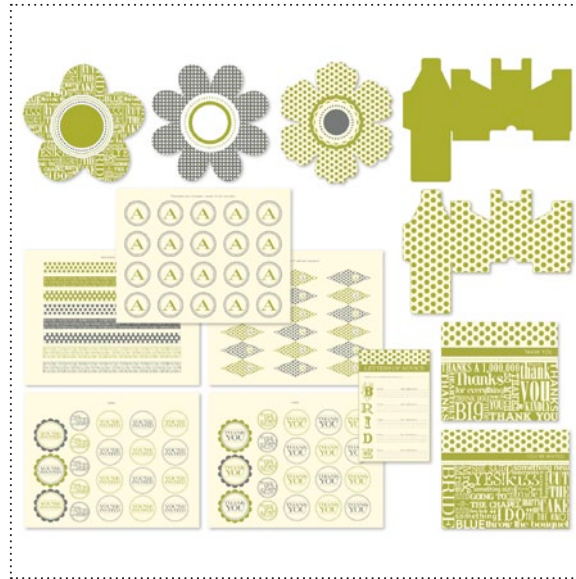

129927 EPIC OVERLAYS STAMP BRUSH SET

129931 WEDDED BLISS ENSEMBLE

129605 SPECIAL DELIVERY BRIGHT KIT

129606 SPECIAL DELIVERY SUBTLE KIT

129932 COLLAGE ALPHABET & NUMBERS STAMP BRUSH SET

129935 SHE'S ALL THAT STAMP BRUSH SET

**my DIGITAL STUDIO™** | Product Details

✓	Item #	Download Name	Contents	Coordinating Colors	US Price	CAN Price	Release Date	Designer Template
	<b>129927</b>	EPIC OVERLAYS STAMP BRUSH SET	50-piece		\$7.95	\$9.95	3/27/12	---
	<b>129931</b>	WEDDED BLISS ENSEMBLE	91-piece stamp brush set, two greeting card templates, 11 pages décor templates	Basic Gray, Lucky Limeade, Very Vanilla	\$14.95	\$18.50	3/27/12	two greeting cards (5-1/2" x 4-1/4" and 5" x 3-1/2"), three-page 8-1/2" x 11" décor, eight-page 11" x 8-1/2" décor
	<b>129605</b>	SPECIAL DELIVERY BRIGHT KIT	5 DSP patterns, 100 embellishments	Baja Breeze, Cherry Cobbler, Crumb Cake, Daffodil Delight, Lucky Limeade, Whisper White	\$7.95	\$9.95	3/27/12	one-page 8" x 8"
	<b>129606</b>	SPECIAL DELIVERY SUBTLE KIT	5 DSP patterns, 93 embellishments	Basic Gray, Peach Parfait, Pool Party, So Saffron, Very Vanilla	\$7.95	\$9.95	3/27/12	one-page 8" x 8"
	<b>129932</b>	COLLAGE ALPHABET & NUMBERS STAMP BRUSH SET	40-piece		\$9.95	\$12.50	3/27/12	---
	<b>129935</b>	SHE'S ALL THAT STAMP BRUSH SET	8-piece		\$5.95	\$7.95	3/27/12	---