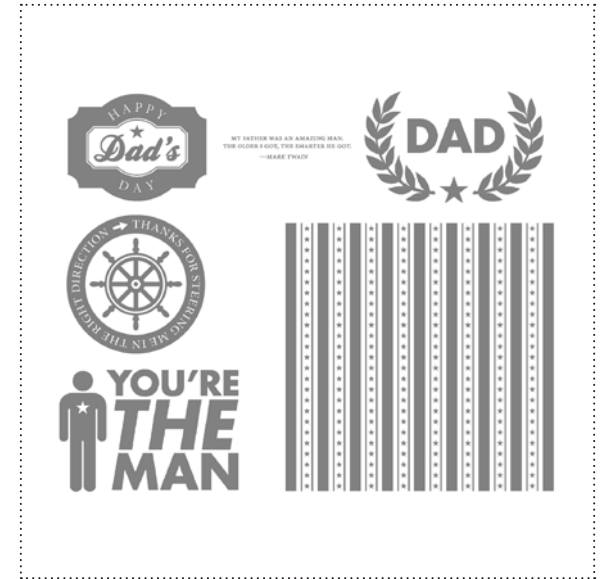

126022 TRAVEL LOG KIT

126155 DESERVING DAD DESIGNER CARD TEMPLATE

126024 DAD'S DAY STAMP BRUSH SET

126046 GREAT GRADS STAMP BRUSH SET

126027 PLAYFUL POLKA DOTS KIT

126028 POSTAGE STAMP PUNCH

124888 PRETTY POSTAGE STAMP BRUSH SET