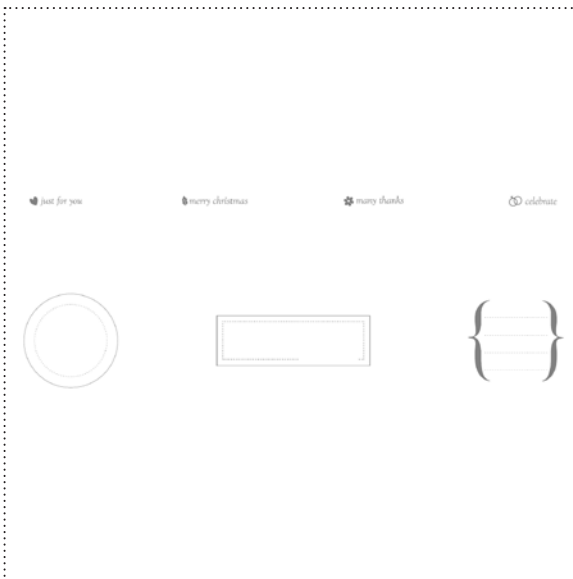

**128875** FROSTY DAY II KIT

**128881** SNOW STAMP BRUSH

**128882** SNOWFLAKE TRIMMINGS PUNCH

**128895** GIFT LABELS STAMP BRUSH SET

**128892** DESIGNER GIFT CARDS

**my DIGITAL STUDIO™** | Product Details

✓	Item #	Download Name	Contents	Coordinating Colors	US Price	CAN Price	Release Date	Designer Template
	<b>128875</b>	FROSTY DAY II KIT	25-piece stamp brush set, 12 DSP patterns	Kiwi Kiss, Melon Mambo, Pool Party, Soft Suede	\$9.95	\$12.50	11/1/11	one-page 10" x 5" calendar
	<b>128881</b>	SNOW STAMP BRUSH	1-piece		\$1.95	\$2.50	11/1/11	---
	<b>128882</b>	SNOWFLAKE TRIMMINGS PUNCH	2-piece		\$1.95	\$2.50	11/1/11	5" x 7" greeting card
	<b>128895</b>	GIFT LABELS STAMP BRUSH SET	7-piece		\$3.95	\$4.95	11/1/11	---
	<b>128892</b>	DESIGNER GIFT CARDS	10-piece stamp brush set, gift card template	Crumb Cake, Early Espresso, Lucky Limeade, Marina Mist, Not Quite Navy, Peach Parfait	\$4.95	\$6.50	11/1/11	three-page 11" x 8-1/2"