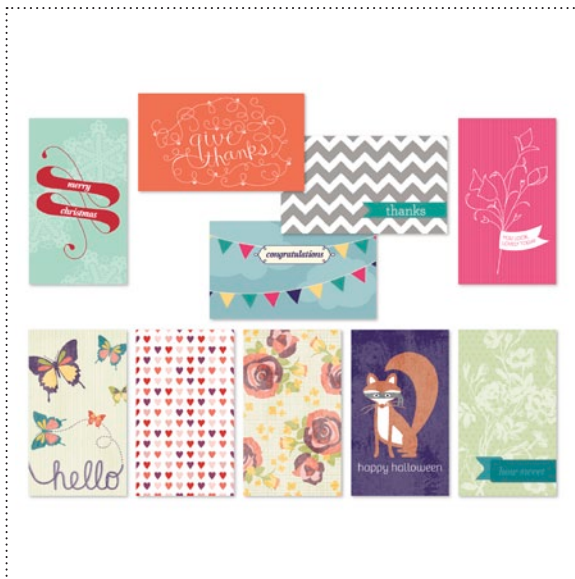

127585 A LITTLE OF THIS TAG TEMPLATES