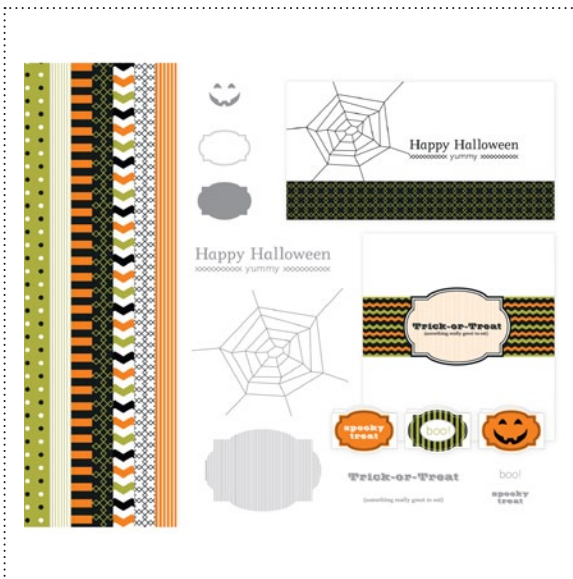

**125608** PICK YOUR POISON DESIGNER SERIES PAPER

**127591** FROM THE CRYPT STAMP BRUSH SET

**127609** WICKED FUN KIT

**127588** SPOOKY TREATS DESIGNER TEMPLATE

**127620** GRATEFUL HEART THANKSGIVING ENSEMBLE

**127600** AUTUMN TRADITIONS KIT

**127594** EMPIRE ALPHABET STAMP BRUSH SET

✓	Item #	Download Name	Contents	Coordinating Colors	US Price	CAN Price	Release Date	Designer Template
	<b>125608</b>	PICK YOUR POISON DESIGNER SERIES PAPER	12 DSP patterns	Basic Black, Peach Parfait, Pumpkin Pie, Very Vanilla	\$4.95	\$6.50	9/6/11	---
	<b>127591</b>	FROM THE CRYPT STAMP BRUSH SET	4-piece		\$3.95	\$4.95	9/6/11	5-1/2" x 4-1/4" greeting card
	<b>127609</b>	WICKED FUN KIT	6-piece and 7-piece stamp brush sets, 12 DSP patterns	Basic Black, Basic Gray, Cajun Craze, Old Olive, Rich Razzleberry	\$9.95	\$12.50	9/6/11	one-page 12" x 12"
	<b>127588</b>	SPOOKY TREATS DESIGNER TEMPLATE	15-piece stamp brush set, 7 DSP patterns, 4 embellishments, 1 punch, 8-1/2" x 11" treat template	Basic Black, Lucky Limeade, Pumpkin Pie, Whisper White	\$12.95	\$15.95	9/6/11	three-page 8-1/2" x 11"
	<b>127620</b>	GRATEFUL HEART THANKSGIVING ENSEMBLE	43-piece stamp brush set, 6 DSP patterns, 1 punch, 2 postcard templates, 8 pages of décor templates	Cherry Cobbler, Early Espresso, Peach Parfait, Pool Party, Sahara Sand, Very Vanilla	\$14.95	\$18.50	9/6/11	two 5" x 3-1/2" postcards, one-page 11" x 8-1/2" décor, two-page 11" x 8-1/2" décor, three-page 8-1/2" x 11" décor, two-page 8-1/2" x 11" décor
	<b>127600</b>	AUTUMN TRADITIONS KIT	6-piece and 32-piece stamp brush sets, 12 DSP patterns, 4 punches	Always Artichoke, Elegant Eggplant, More Mustard, Ruby Red, Soft Suede	\$9.95	\$12.50	9/6/11	one-page 11" x 8-1/2"
	<b>127594</b>	EMPIRE ALPHABET STAMP BRUSH SET	56-piece		\$9.95	\$12.50	9/6/11	---