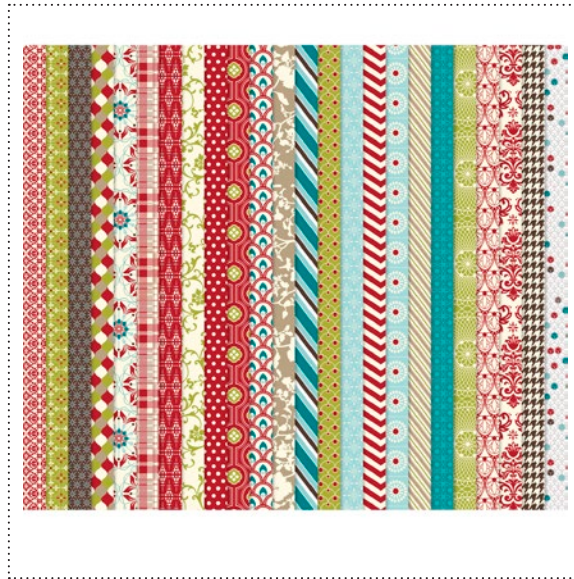

131213 STAY ON TRACK PLANNER TEMPLATE

131220 FESTIVAL OF PRINTS DESIGNER SERIES PAPER

131233 MORNING POST ALPHABET STAMP BRUSH

131223 VINTAGE FACETED BUTTONS

131229 FRIGHTENING FELINE STAMP BRUSH

131473 HAPPY MERRY GREETING CARD TEMPLATE

131474 EVER BRIGHT GREETING CARD TEMPLATE

✓	Item #	Download Name	Contents	Coordinating Colors	US Price	CAN Price	Release Date	Designer Template
	131213	STAY ON TRACK PLANNER TEMPLATE	28-page planner template; 54-piece SVG stamp brush set; 7 DSP patterns; 52 embellishments	Basic Black, Basic Gray, Calypso Coral, Glorious Green, Going Gray, Kiwi Kiss, Melon Mambo, Pool Party, Poppy Parade, Pumpkin Pie, Regal Rose, Sahara Sand, Taken with Teal, Tempting Turquoise, Very Vanilla, Whisper White, Yo Yo Yellow	\$14.95	\$18.50	8/14/12	28-page 11" x 8-1/2" planner
	131220	FESTIVAL OF PRINTS DESIGNER SERIES PAPER	24 DSP patterns	Cherry Cobbler, Crumb Cake, Early Espresso, Island Indigo, Lucky Limeade, Very Vanilla	\$7.95	\$9.95	8/14/12	---
	131233	MORNING POST ALPHABET STAMP BRUSH	28-piece SVG stamp brush set, 1-page template		\$9.95	\$12.50	8/14/12	1-page 12" x 12"
	131223	VINTAGE FACETED BUTTONS	9 buttons		\$1.95	\$2.50	8/14/12	---
	131229	FRIGHTENING FELINE STAMP BRUSH	1-piece SVG stamp brush; 1-page template		\$1.95	\$2.50	8/14/12	one-page 8" x 8"
	131473	HAPPY MERRY GREETING CARD TEMPLATE	1 greeting card template; 3-piece SVG stamp brush set	Basic Gray, Gumball Green, Pool Party, Raspberry Ripple, Very Vanilla	\$1.95	\$2.50	8/14/12	4-1/4" x 5-1/2" greeting card
	131474	EVER BRIGHT GREETING CARD TEMPLATE	1 greeting card template; 1-piece SVG stamp brush; 1 embellishment	Basic Gray, Gumball Green, Raspberry Ripple, Very Vanilla	\$1.95	\$2.50	8/14/12	5" x 3-1/2" greeting card