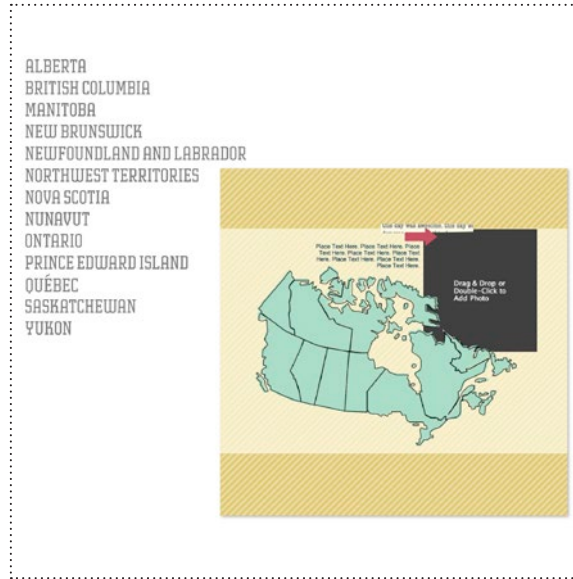

131212 PENCIL IT IN 2013 CALENDAR TEMPLATE

131227 PROVIDENCE OF PROVINCES KIT

131228 FRIENDSHIP PRESERVES KIT

131469 CHEVRON CHRISTMAS GREETING CARD TEMPLATE

131470 SNOWFLAKE WISHES GREETING CARD TEMPLATE

131232 TRICKY TREATS STAMP BRUSH SET

my DIGITAL STUDIO™ | Artwork Thumbnails

131353 TEXTURED IN COLOR CARDSTOCK

✓	Item #	Download Name	Contents	Coordinating Colors	US Price	CAN Price	Release Date	Designer Template
	131212	PENCIL IT IN 2013 CALENDAR TEMPLATE	26-page calendar template; 9-piece SVG stamp brush set; 8 DSP patterns; 30 embellishments; 6 punches	Blushing Bride, Glorious Green, Pool Party, Poppy Parade, Very Vanilla	\$14.95	\$18.50	8/7/12	12" x 12" calendar
	131227	PROVIDENCE OF PROVINCES KIT	27-piece SVG stamp brush set; 13-punches		\$7.95	\$9.95	8/7/12	1-page 8" x 8"
	131228	FRIENDSHIP PRESERVES KIT	4-piece SVG stamp brush set; 1 punch		\$3.95	\$4.95	8/7/12	---
	131469	CHEVRON CHRISTMAS GREETING CARD TEMPLATE	double-sided postcard template; 3 embellishments	Baja Breeze, Basic Gray, Very Vanilla	\$1.95	\$2.50	8/7/12	9-1/4" x 4" postcard
	131470	SNOWFLAKE WISHES GREETING CARD TEMPLATE	double-sided postcard template; 1-piece SVG stamp brush; 1 embellishment	Basic Gray, Lucky Limeade, Midnight Muse, Pool Party, Primrose Petals, Summer Starfruit, Very Vanilla	\$1.95	\$2.50	8/7/12	5" x 7" double-sided postcard
	131232	TRICKY TREATS STAMP BRUSH SET	4-piece SVG		\$3.95	\$4.95	8/7/12	---
	131353	TEXTURED IN COLOR CARDSTOCK	5 DSP patterns	Gumball Green, Midnight Muse, Primrose Petals, Raspberry Ripple, Summer Starfruit	\$1.95	\$2.50	8/7/12	---