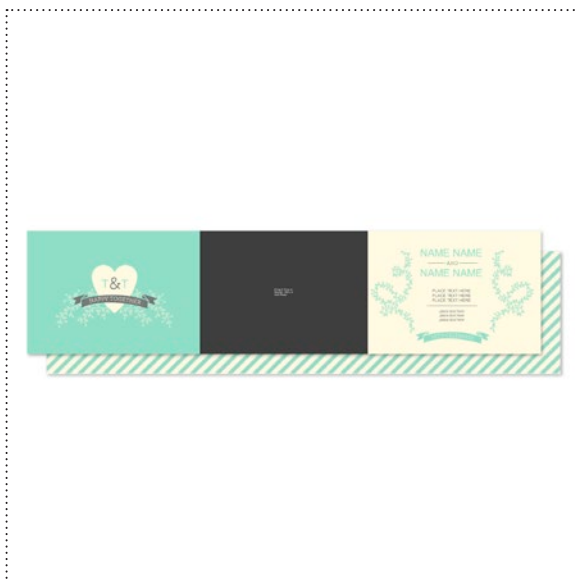

131010 HAPPY TOGETHER TRIFOLD CARD TEMPLATE