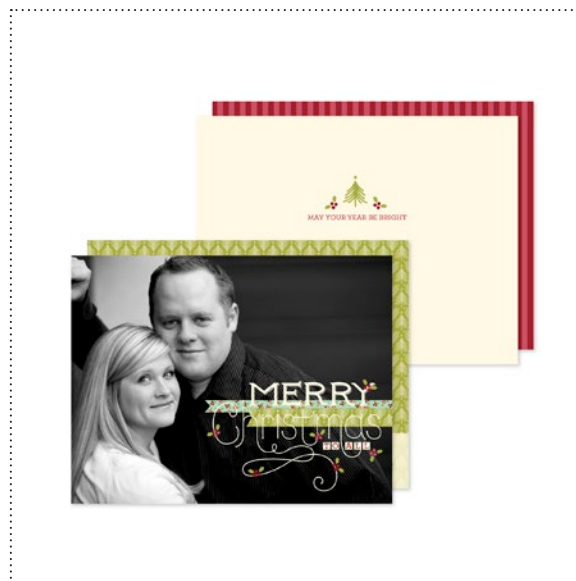

131011 BRIGHT YEAR GREETING CARD TEMPLATE