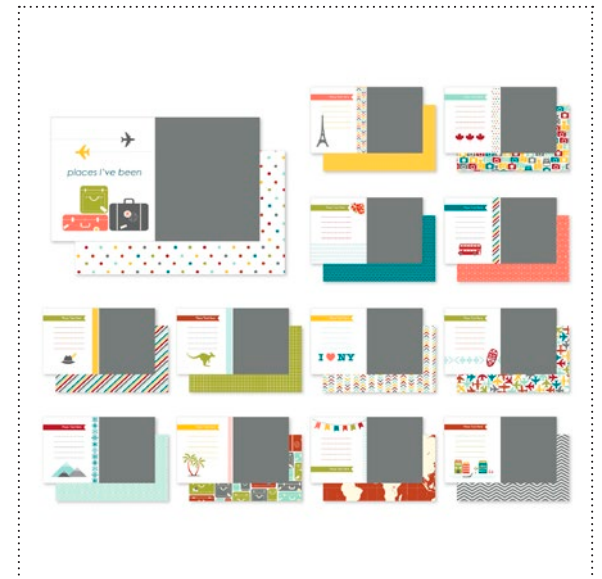

131009 PLACES I'VE BEEN SWATCHBOOK TEMPLATE