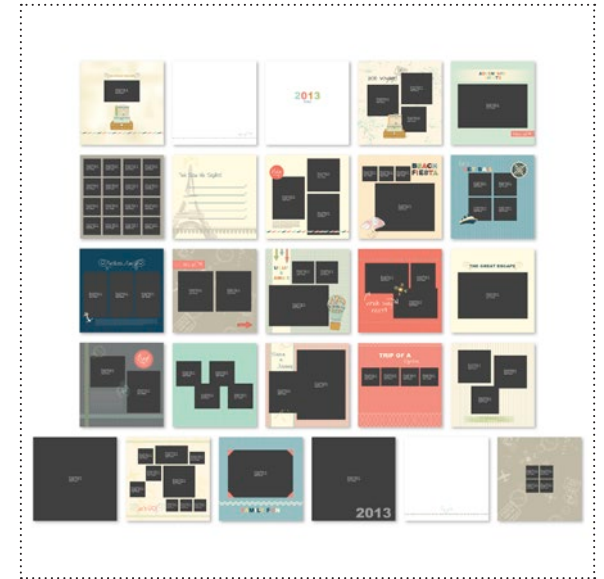

130873 BON VOYAGE PHOTOBOOK TEMPLATE