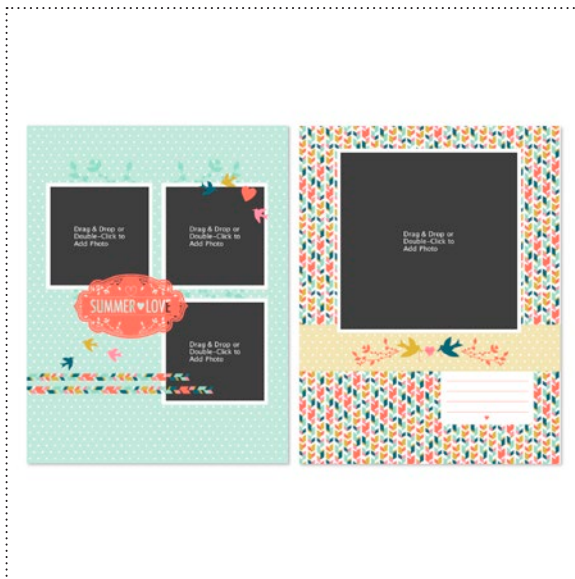

130067 SUMMER LOVE DESIGNER TEMPLATE