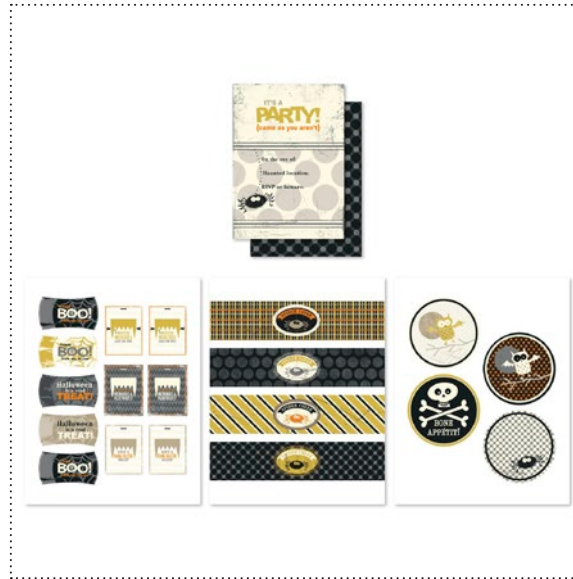

131321 BEST DAY 2013 EASEL CALENDAR TEMPLATE

131314 MONSTER MUNCHIES ENSEMBLE

131526 GIVE THANKS FRAMABLE SET

131514 WHEREVER YOU GO STAMP BRUSH SET

131327 FESTIVE BLOOMS

131317 SEASONAL SAYINGS STAMP BRUSH SET

my DIGITAL STUDIO™ | Artwork Thumbnails

131313 BORDER BANTER STAMP BRUSH SET

✓	Item #	Download Name	Contents	Coordinating Colors	US Price	CAN Price	Release Date	Designer Template
	131321	BEST DAY 2013 EASEL CALENDAR TEMPLATE	26-page easel calendar template; 18-piece SVG stamp brush set; 12 embellishments	Basic Gray, Bashful Blue, Bermuda Bay, Calypso Coral, Gumball Green, Island Indigo, Old Olive, Pumpkin Pie, Raspberry Ripple, Riding Hood Red, Soft Suede, Summer Starfruit, Wild Wasabi	\$14.95	\$18.50	9/4/12	26-page 5-1/2" x 6-1/2" easel calendar
	131314	MONSTER MUNCHIES ENSEMBLE	postcard and décor template (invitation, treats, coaster); 14-piece SVG stamp brush set; 16 embellishments; 7 DSP patterns	Basic Black, Basic Gray, Crumb Cake, Pumpkin Pie, Summer Starfruit, Very Vanilla	\$12.95	\$15.95	9/4/12	3-1/2" x 5" postcard; 3-page 8-1/2" x 11" décor
	131526	GIVE THANKS FRAMABLE SET	2 décor templates; 5-piece SVG stamp brush set; 2 embellishments	Calypso Coral, Crumb Cake, Early Espresso, More Mustard, Very Vanilla	\$4.95	\$6.50	9/4/12	2 1-page 8-1/2" x 11"
	131514	WHEREVER YOU GO STAMP BRUSH SET	8-piece SVG		\$3.95	\$4.95	9/4/12	4 1-page 8-1/2" x 11"
	131327	FESTIVE BLOOMS	30 embellishments	Basic Gray, Cherry Cobbler, Early Espresso, Gumball Green, Whisper White	\$4.95	\$6.50	9/4/12	---
	131317	SEASONAL SAYINGS STAMP BRUSH SET	5-piece SVG		\$3.95	\$4.95	9/4/12	---
	131313	BORDER BANTER STAMP BRUSH SET	6-piece SVG		\$3.95	\$4.95	9/4/12	1-page 8" x 8"