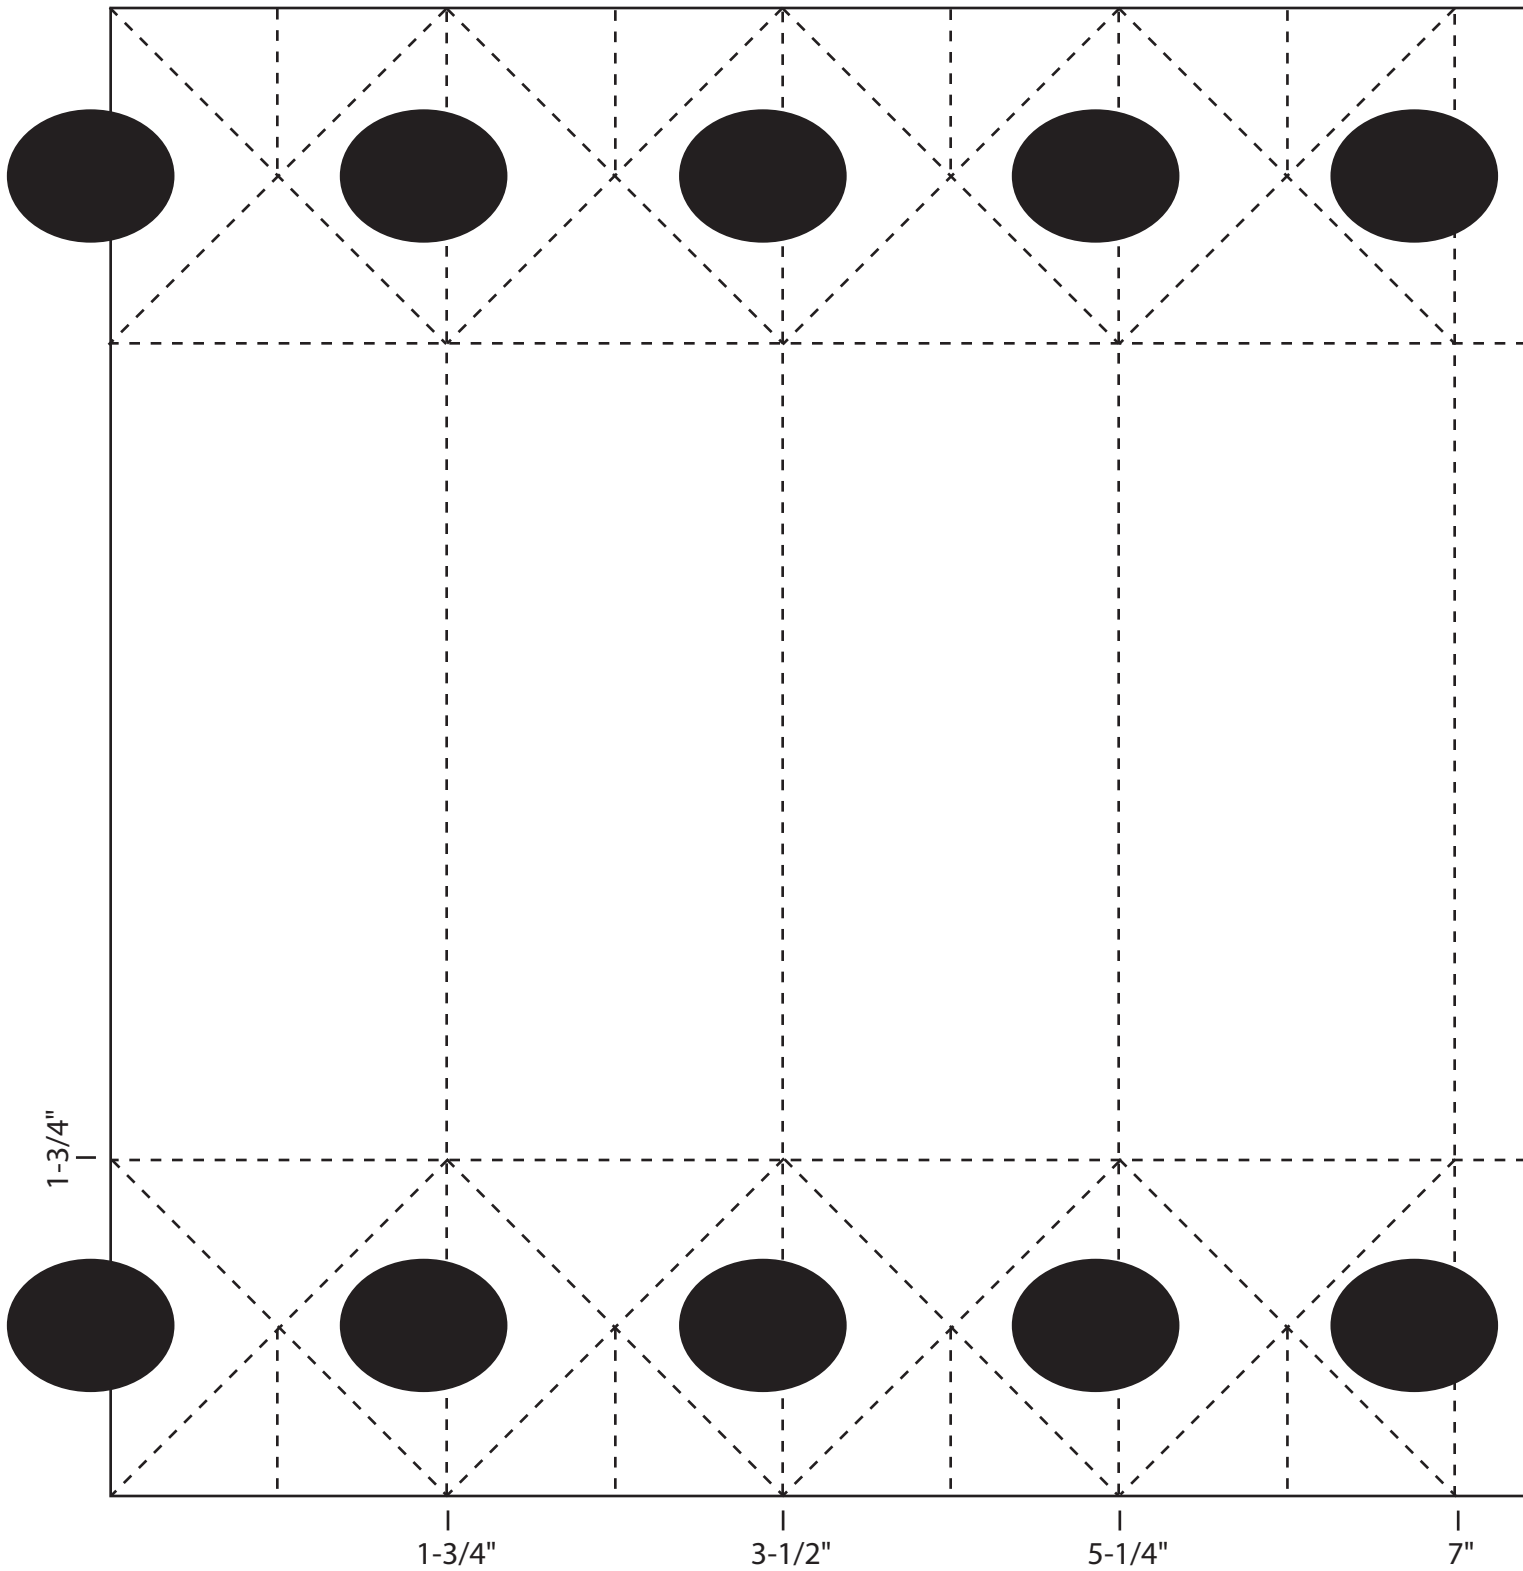

Twist Box

7-3/8" x 7-3/4"

----- score line
——— cut line